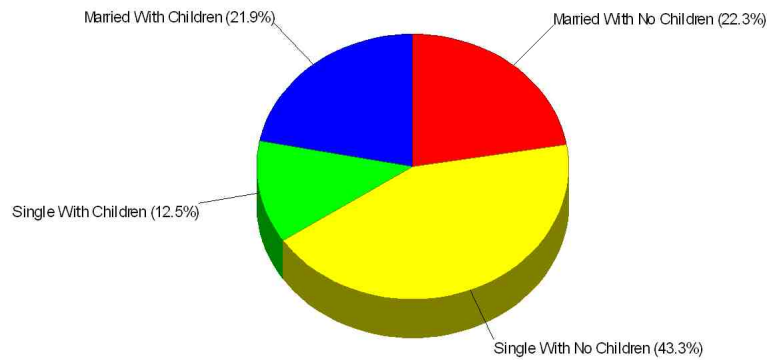

LAFAYETTE, CO

Income For Neighborhood Within City of Lafayette

Age Breakdown For Neighborhood Within City of Lafayette Average Age = 31.1 Years

Prepared by The Batson Team

Household Characteristics For Neighborhood Within City of Lafayette

44.2% Married
34.4% With Children

Adult Education Level For Neighborhood Within City of Lafayette

91.0% High School Graduates
36.6% College Graduates

Prepared by The Batson Team

Employment For Neighborhood Within City of Lafayette Average Travel Time To Work = 28.3 Minutes

Occupation

Income For City of Lafayette

Population For City of Lafayette

Population = 23,197
Land Area = 8.9 Square Miles

Age Breakdown For City of Lafayette

Average Age = 33.5 Years

Prepared by The Batson Team