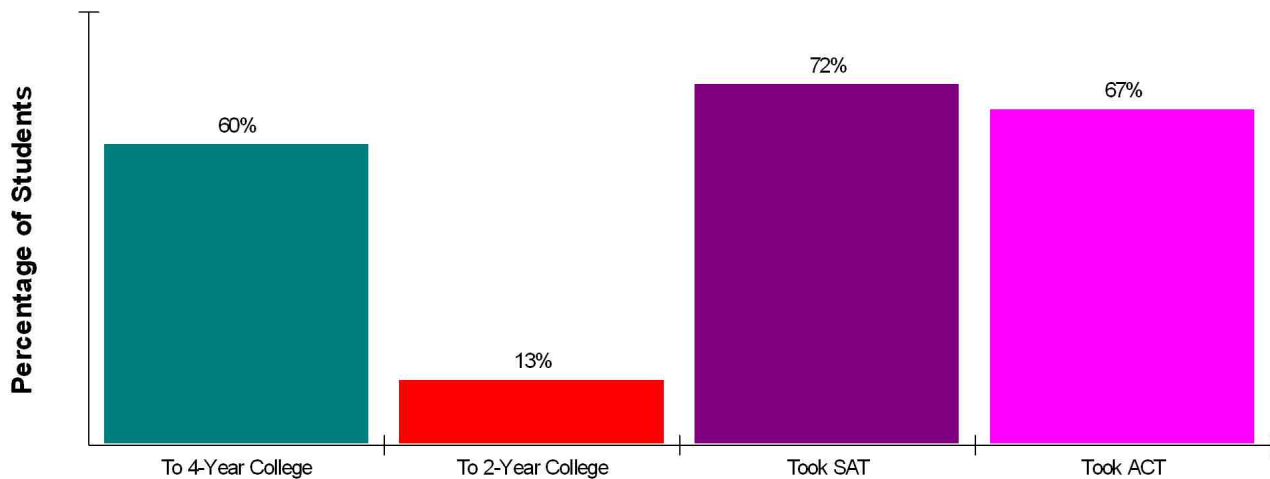

Prepared by The Batson Team