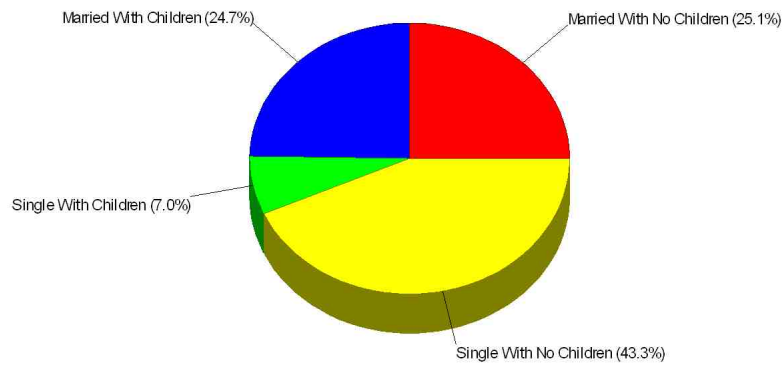

Population For Boulder County

Population = 291,288
Land Area = 742.5 Square Miles

Age Breakdown For Boulder County Average Age = 33.5 Years

Household Characteristics For Boulder County

49.8% Married
31.7% With Children