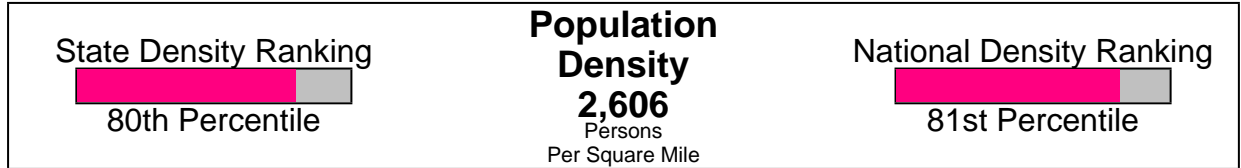

LAFAYETTE, CO

Income For Neighborhood Within City of Lafayette

Age Breakdown For Neighborhood Within City of Lafayette Average Age = 31.1 Years

Prepared by The Batson Team

Household Characteristics For Neighborhood Within City of Lafayette

44.2% Married
34.4% With Children

Adult Education Level For Neighborhood Within City of Lafayette

91.0% High School Graduates
36.6% College Graduates

Prepared by The Batson Team

Employment For Neighborhood Within City of Lafayette Average Travel Time To Work = 28.3 Minutes

Occupation

Income For City of Lafayette

Population For City of Lafayette

Population = 23,197
Land Area = 8.9 Square Miles

Age Breakdown For City of Lafayette

Average Age = 33.5 Years

Prepared by The Batson Team