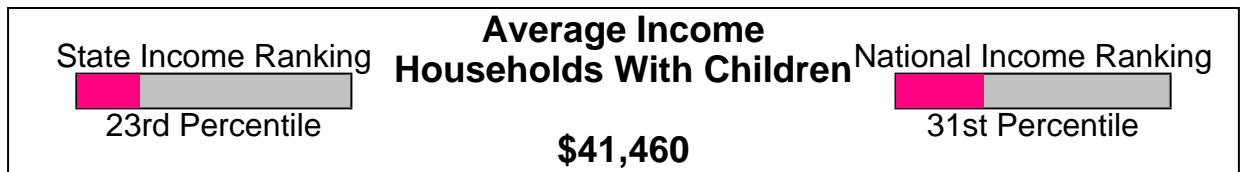

LAFAYETTE, CO

Income For Neighborhood Within City of Lafayette

Age Breakdown For Neighborhood Within City of Lafayette Average Age = 31.1 Years

Prepared by The Batson Team

Household Characteristics For Neighborhood Within City of Lafayette