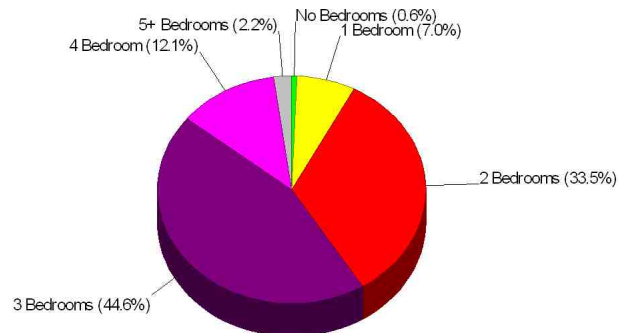

Income FOR BOULDER VALLEY RE 2

Parent Education Level FOR BOULDER VALLEY RE 2

Prepared by The Batson Team

Housing Characteristics For Neighborhood Within City of Lafayette

Average Age of Housing 23 years

Type of Dwelling

Home Ownership For Neighborhood Within City of Lafayette

Owner Occupied Households = 65.7%
Median Housing Value = \$106,200
Median Number of Bedrooms = 3

Home Size Breakdown

Prepared by The Batson Team

Rental For Neighborhood Within City of Lafayette

Renter Occupied Households = 34.3%
Median Monthly Rent = \$791
Median Number of Bedrooms = 2

Home Size Breakdown

Home Sales Pricing Pattern (Closest 20)

Median Price = \$189,000
Average Price = \$207,000