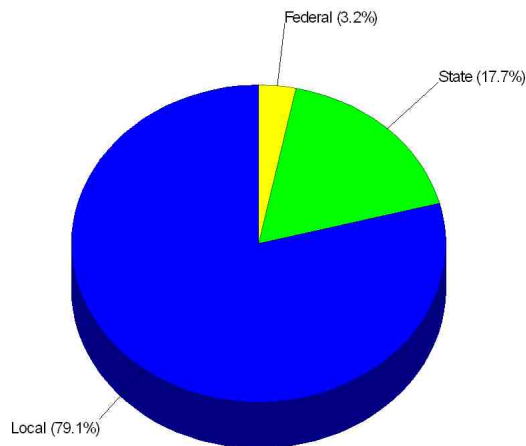

Prepared by The Batson Team