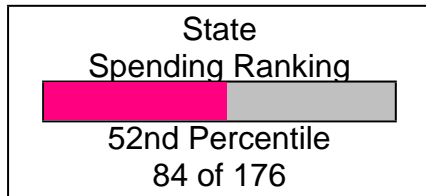

School Expenditures FOR BOULDER VALLEY RE 2

Expenditures Per Student
$8,534

School Funding FOR BOULDER VALLEY RE 2