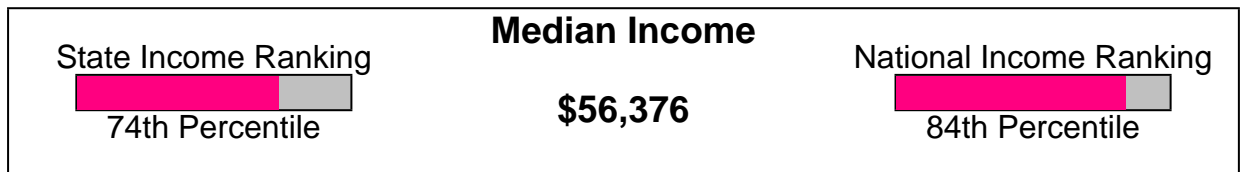

LAFAYETTE, CO

Income For Neighborhood Within City of Lafayette

Age Breakdown For Neighborhood Within City of Lafayette Average Age = 31.1 Years

Prepared by The Batson Team

Household Characteristics For Neighborhood Within City of Lafayette

44.2% Married
34.4% With Children

Adult Education Level For Neighborhood Within City of Lafayette

91.0% High School Graduates
36.6% College Graduates

Prepared by The Batson Team

Employment For Neighborhood Within City of Lafayette Average Travel Time To Work = 28.3 Minutes

Occupation

Income For City of Lafayette

Population For City of Lafayette

Population = 23,197
Land Area = 8.9 Square Miles

Age Breakdown For City of Lafayette

Average Age = 33.5 Years

Prepared by The Batson Team