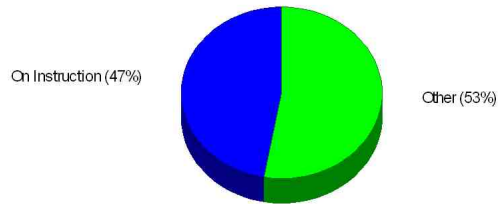

School Expenditures FOR BOULDER VALLEY RE 2

Expenditures Per Student
$8,534

School Funding FOR BOULDER VALLEY RE 2