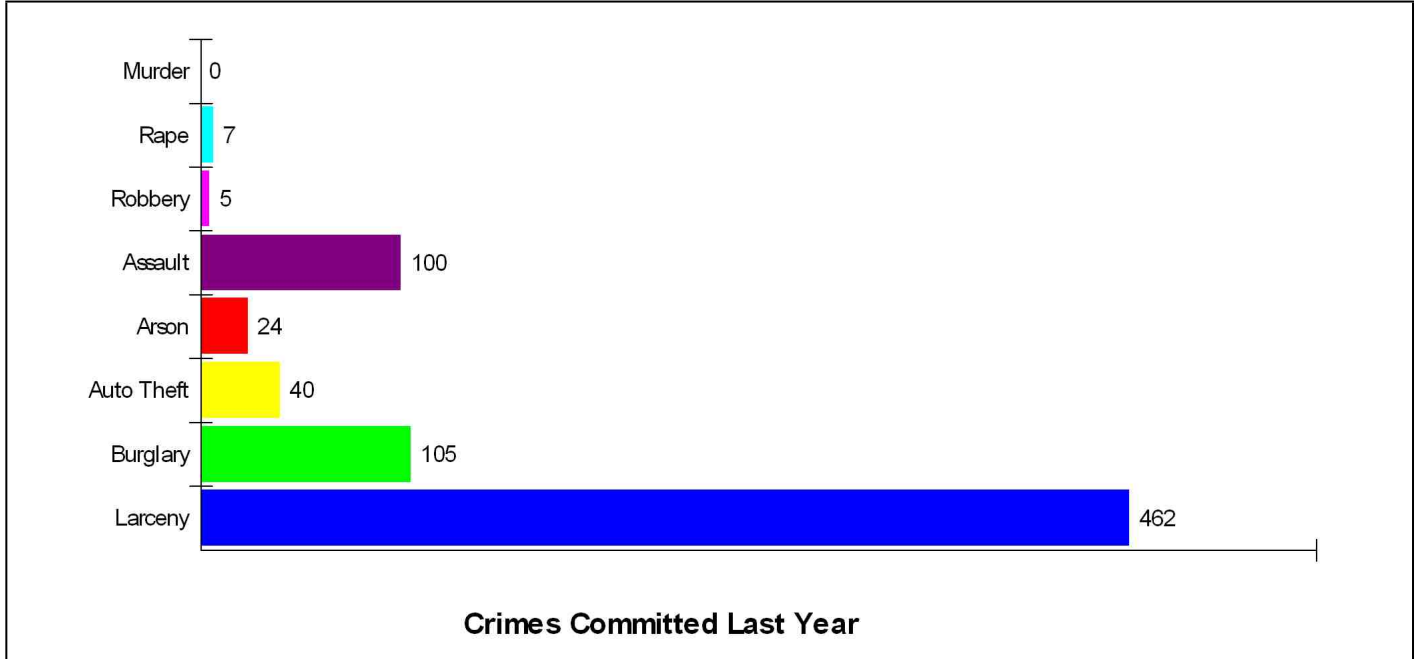

Crime Incidents For City of Lafayette