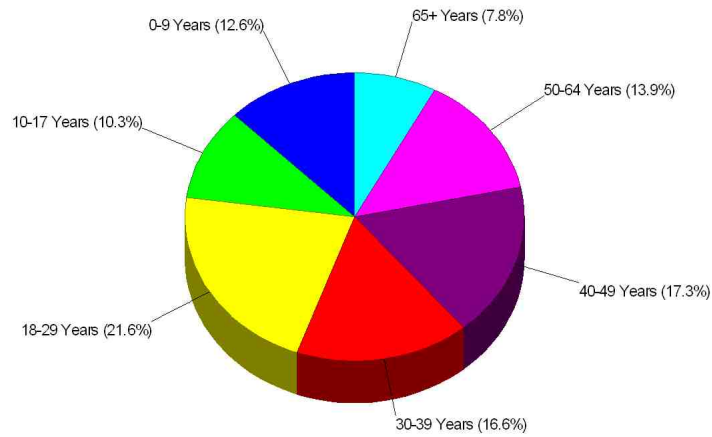

Age Breakdown For Boulder County Average Age = 33.5 Years

Household Characteristics For Boulder County

49.8% Married
31.7% With Children