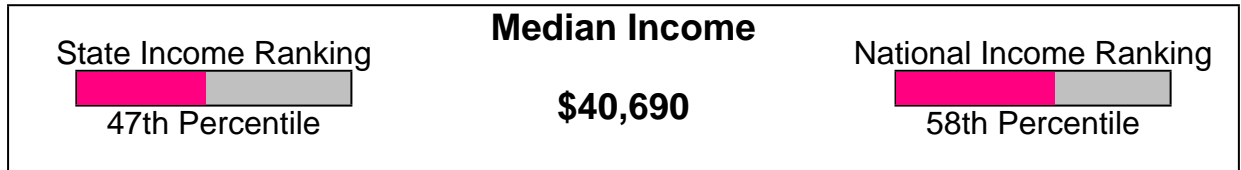

LAFAYETTE, CO

Income For Neighborhood Within City of Lafayette

Age Breakdown For Neighborhood Within City of Lafayette Average Age = 31.1 Years

Prepared by The Batson Team

Household Characteristics For Neighborhood Within City of Lafayette