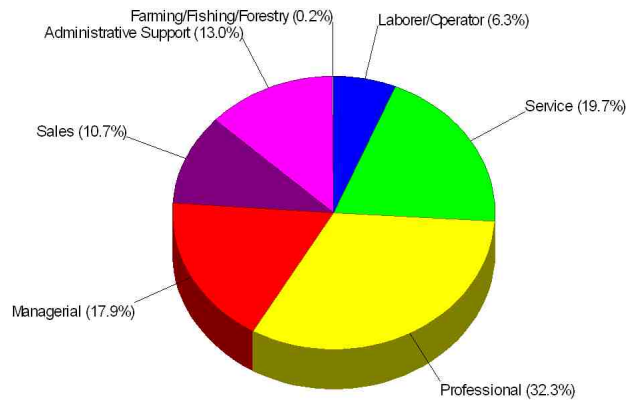

Prepared by The Batson Team

Adult Education Level For Boulder County

96.1% High School Graduates
61.1% College Graduates

Employment For Boulder County

Average Travel Time To Work = 24.2 Minutes

Occupation