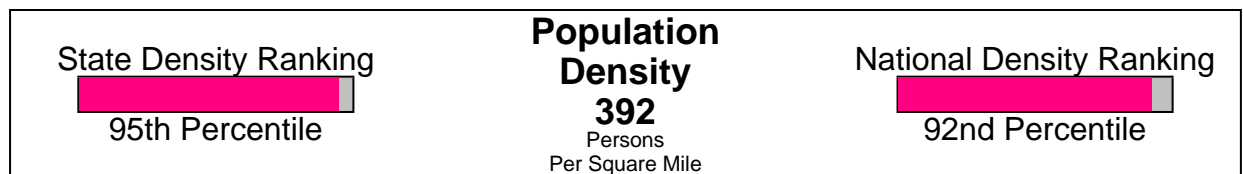

Population For Boulder County

Population = 291,288
Land Area = 742.5 Square Miles