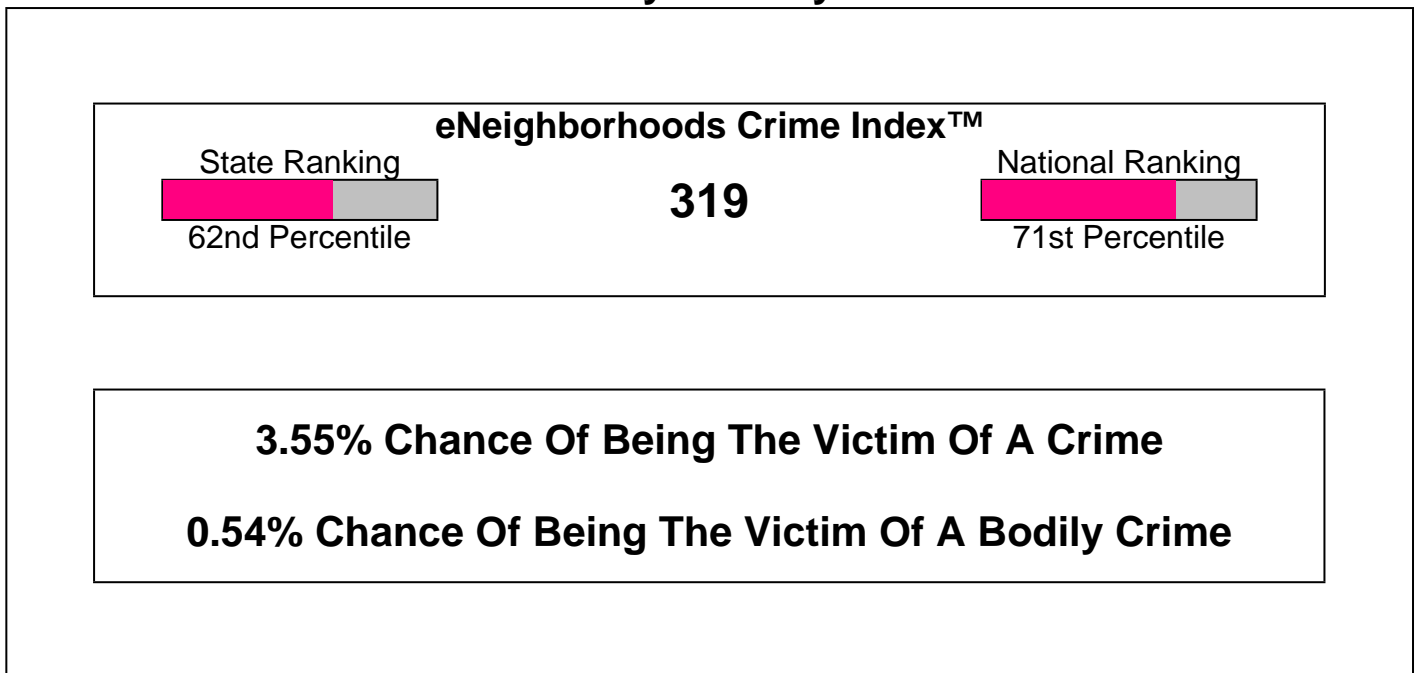

Crime Index For City of Lafayette