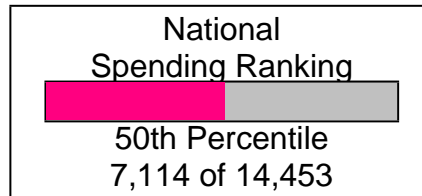

School Expenditures FOR BOULDER VALLEY RE 2

Expenditures Per Student
$8,534

School Funding FOR BOULDER VALLEY RE 2