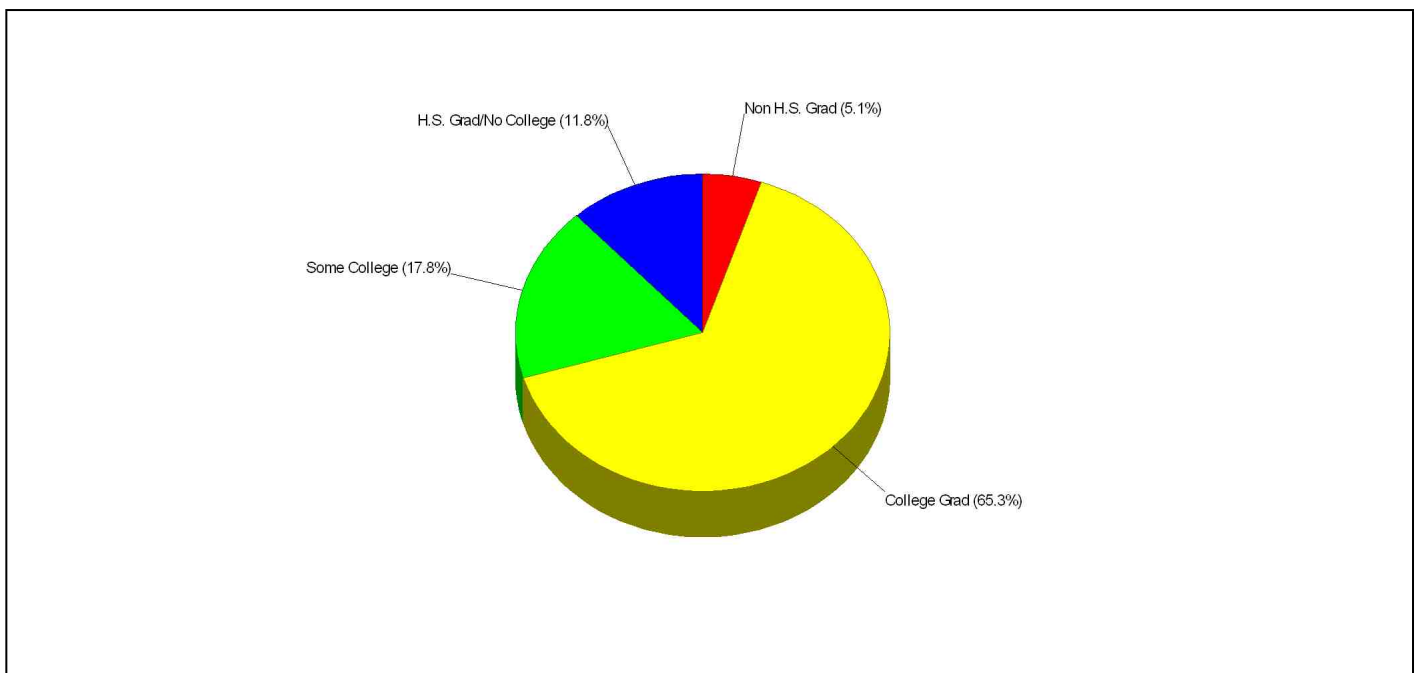

Parent Education Level FOR BOULDER VALLEY RE 2

Prepared by The Batson Team