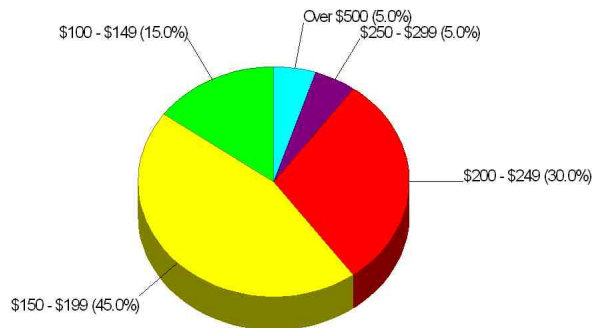

Home Sales Pricing Pattern (Closest 20)

Median Price = $189,000
Average Price = $207,000

Dollars In Thousands
Homes Sold In Past Year

Prepared by The Batson Team