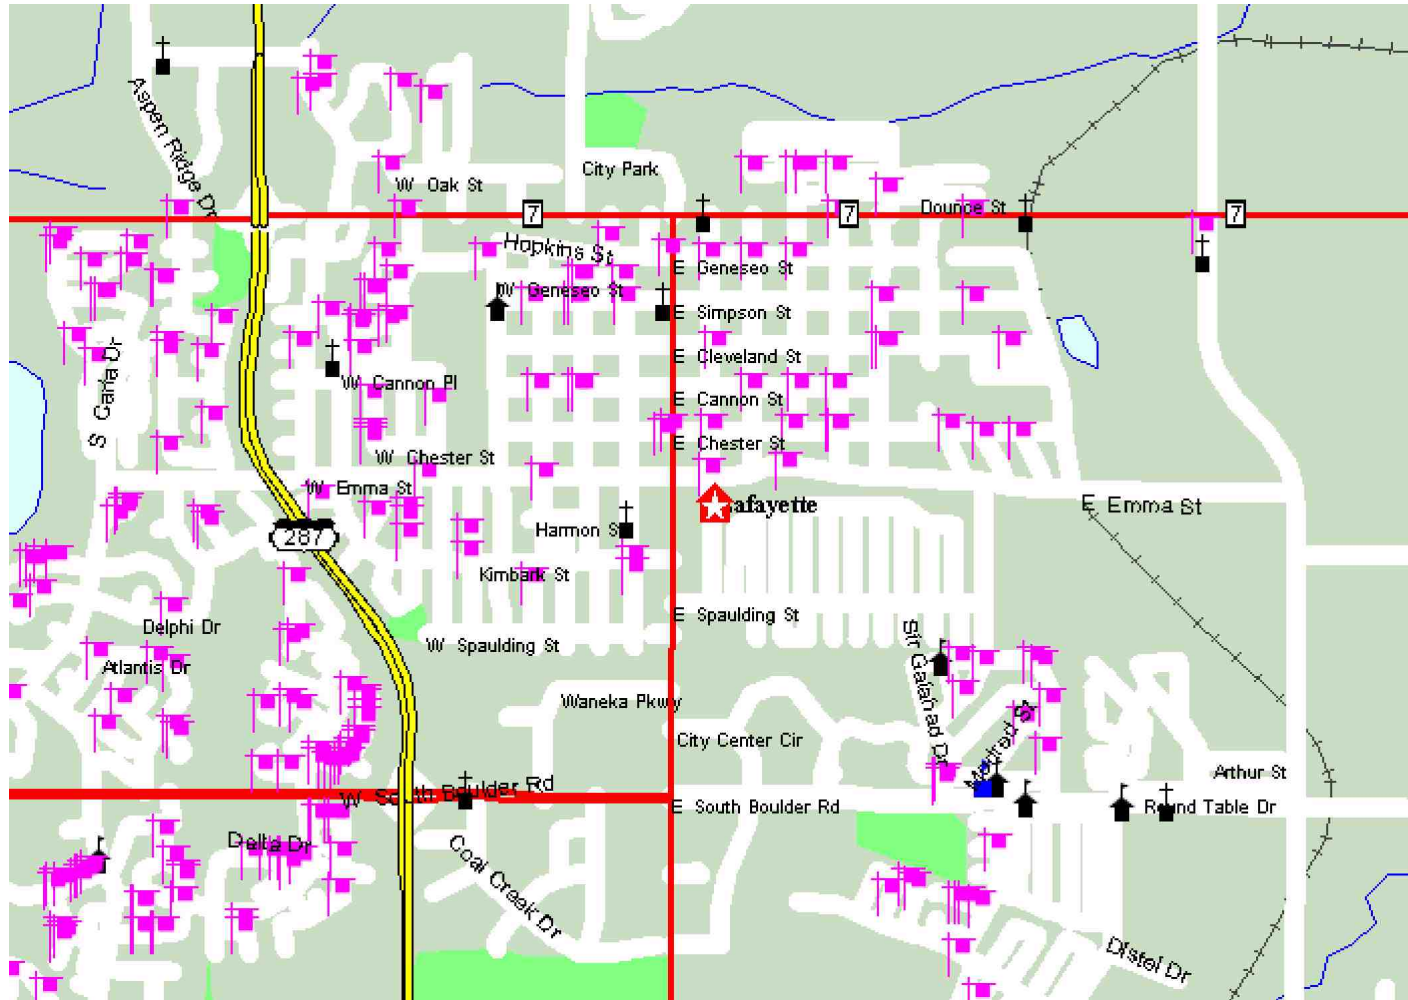

LAFAYETTE, CO

Income For Neighborhood Within City of Lafayette

Age Breakdown For Neighborhood Within City of Lafayette Average Age = 31.1 Years

Prepared by The Batson Team

Household Characteristics For Neighborhood Within City of Lafayette