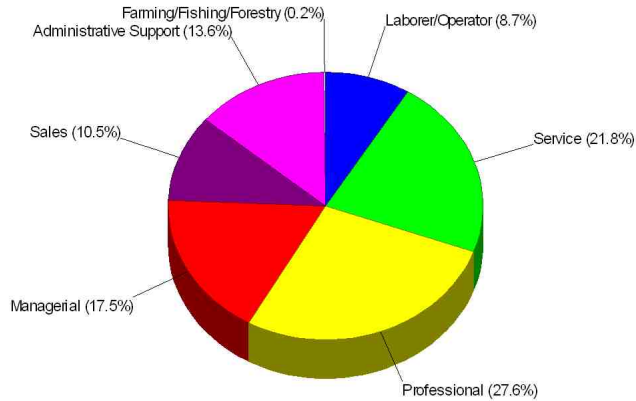

Employment For City of Lafayette

Average Travel Time To Work = 26.7 Minutes

Occupation

General Facts FOR BOULDER VALLEY RE 2

BOULDER VALLEY RE 2
P O BOX 9011, 6500 ARAPAHOE AV
BOULDER, CO 80301

Type:	(303)447-1010	Independent Local District
Grade Range:		PK - 12
Schools:		60
Teacher:		1,702
Students:		27,963
Student/Teacher Ratio:		16.4 To 1
Student/Librarian Ratio:		724.4 To 1
Secondary Student/Guidance Ratio:		193.7 To 1

Prepared by The Batson Team