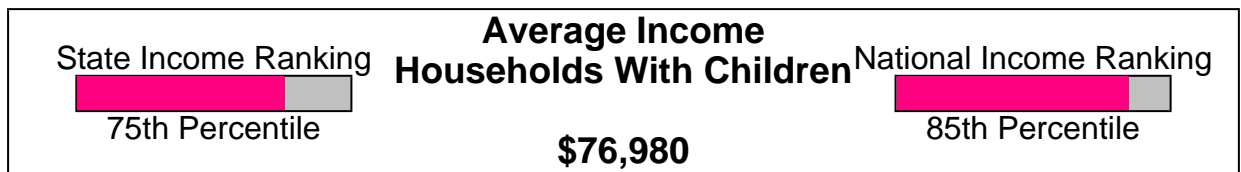

LAFAYETTE, CO

Income For Neighborhood Within City of Lafayette

Age Breakdown For Neighborhood Within City of Lafayette Average Age = 31.1 Years

Prepared by The Batson Team

Household Characteristics For Neighborhood Within City of Lafayette

44.2% Married
34.4% With Children

Adult Education Level For Neighborhood Within City of Lafayette

91.0% High School Graduates
36.6% College Graduates

Prepared by The Batson Team

Employment For Neighborhood Within City of Lafayette Average Travel Time To Work = 28.3 Minutes

Occupation

Income For City of Lafayette

Population For City of Lafayette

Population = 23,197
Land Area = 8.9 Square Miles

Age Breakdown For City of Lafayette

Average Age = 33.5 Years

Prepared by The Batson Team