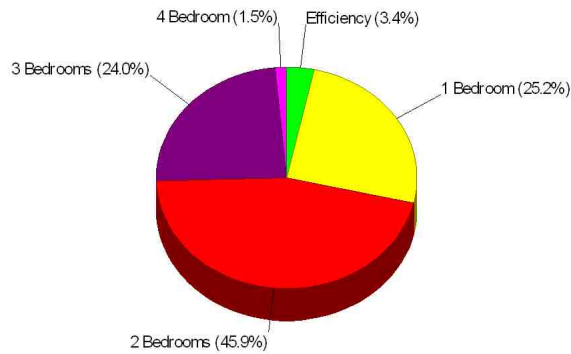

Home Ownership For Neighborhood Within City of Lafayette

Owner Occupied Households = 65.7%
Median Housing Value = \$106,200
Median Number of Bedrooms = 3

Home Size Breakdown

Prepared by The Batson Team

Rental For Neighborhood Within City of Lafayette

Renter Occupied Households = 34.3%
Median Monthly Rent = \$791
Median Number of Bedrooms = 2

Home Size Breakdown

Home Sales Pricing Pattern (Closest 20)

Median Price = \$189,000
Average Price = \$207,000