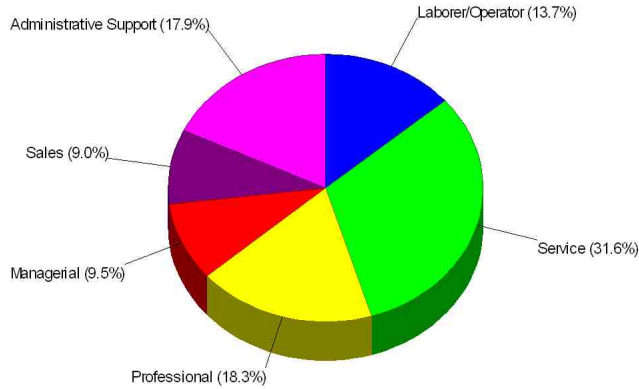

LAFAYETTE, CO

Income For Neighborhood Within City of Lafayette

Age Breakdown For Neighborhood Within City of Lafayette Average Age = 31.1 Years

Prepared by The Batson Team

Household Characteristics For Neighborhood Within City of Lafayette

44.2% Married
34.4% With Children

Adult Education Level For Neighborhood Within City of Lafayette

91.0% High School Graduates
36.6% College Graduates

Prepared by The Batson Team

Employment For Neighborhood Within City of Lafayette Average Travel Time To Work = 28.3 Minutes

Occupation

Income For City of Lafayette

Population For City of Lafayette

Population = 23,197
Land Area = 8.9 Square Miles

Age Breakdown For City of Lafayette

Average Age = 33.5 Years

Prepared by The Batson Team