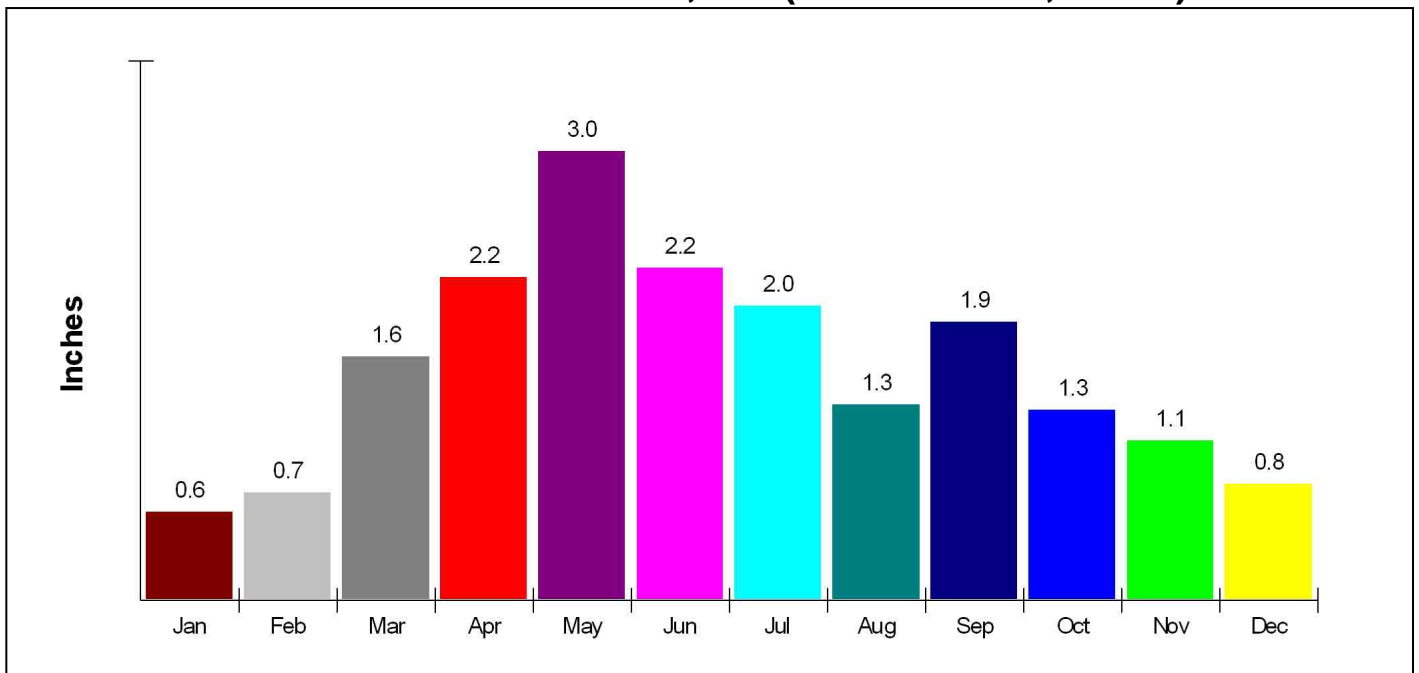

Average Precipitation Measured at BOULDER, CO (elevation = 5,420ft.)

Prepared by The Batson Team