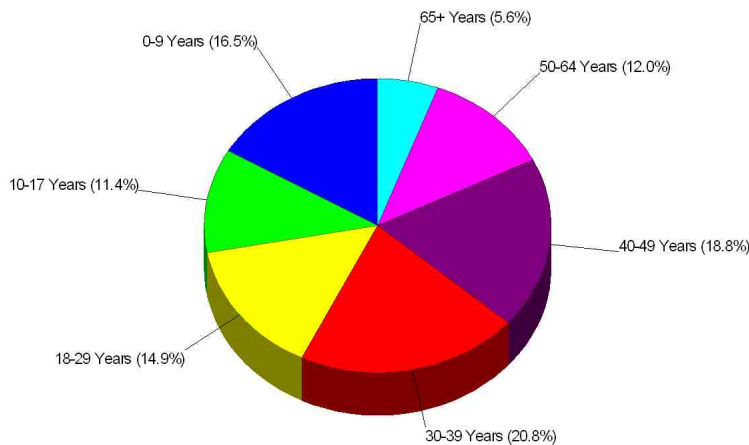

LAFAYETTE, CO

Income For Neighborhood Within City of Lafayette

Age Breakdown For Neighborhood Within City of Lafayette Average Age = 31.1 Years

Prepared by The Batson Team

Household Characteristics For Neighborhood Within City of Lafayette

Occupation

Income For City of Lafayette

Population For City of Lafayette

Population = 23,197
Land Area = 8.9 Square Miles

Age Breakdown For City of Lafayette

Average Age = 33.5 Years

Prepared by The Batson Team

Household Characteristics For City of Lafayette

54.2% Married
39.2% With Children

Adult Education Level For City of Lafayette

95.0% High School Graduates
57.0% College Graduates

Prepared by The Batson Team