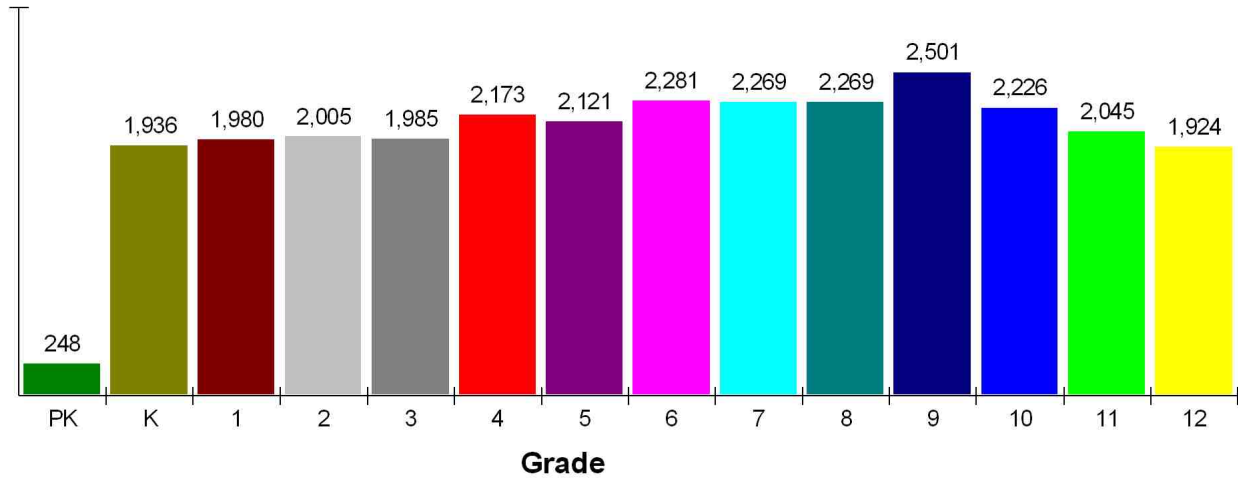

Student Enrollment By Grade FOR BOULDER VALLEY RE 2

Total Enrollment = 27,963

National Enrollment Ranking: 218 of 15,679 (98th Percentile)

State Enrollment Ranking: 8 of 162 (95th Percentile)

High School Statistics FOR BOULDER VALLEY RE 2

Average SAT Scores: 1117 (Math 564 Verbal 553)

Average ACT Scores: 22.6

National Merit Finalists: 22