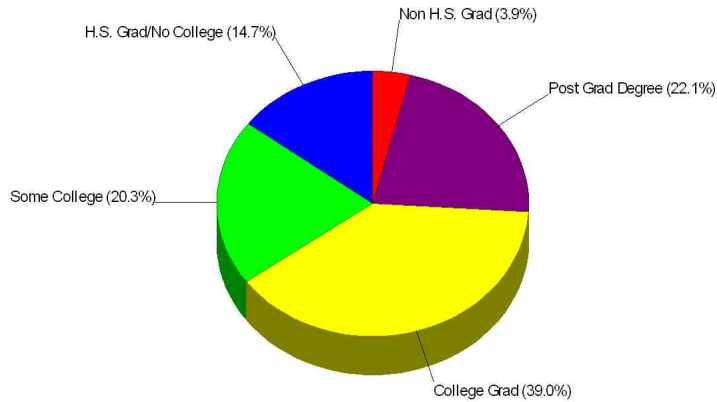

Adult Education Level For Boulder County

96.1% High School Graduates
61.1% College Graduates