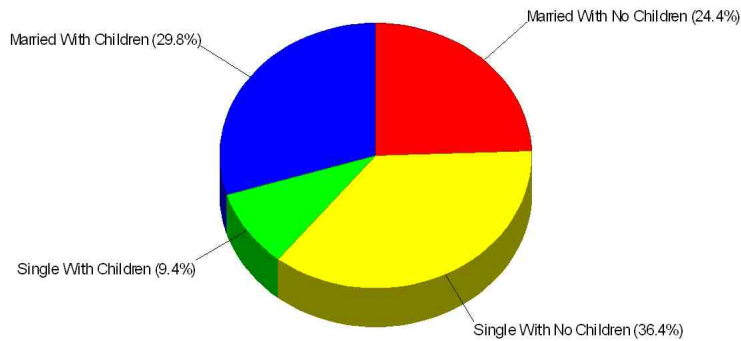

LAFAYETTE, CO

Income For Neighborhood Within City of Lafayette

Age Breakdown For Neighborhood Within City of Lafayette Average Age = 31.1 Years

Prepared by The Batson Team

Household Characteristics For Neighborhood Within City of Lafayette

44.2% Married
34.4% With Children

Adult Education Level For Neighborhood Within City of Lafayette

91.0% High School Graduates
36.6% College Graduates

Prepared by The Batson Team

Employment For Neighborhood Within City of Lafayette Average Travel Time To Work = 28.3 Minutes

Occupation

Income For City of Lafayette

Population For City of Lafayette

Population = 23,197
Land Area = 8.9 Square Miles

Age Breakdown For City of Lafayette

Average Age = 33.5 Years

Prepared by The Batson Team

Household Characteristics For City of Lafayette

54.2% Married
39.2% With Children

Adult Education Level For City of Lafayette

95.0% High School Graduates
57.0% College Graduates

Prepared by The Batson Team