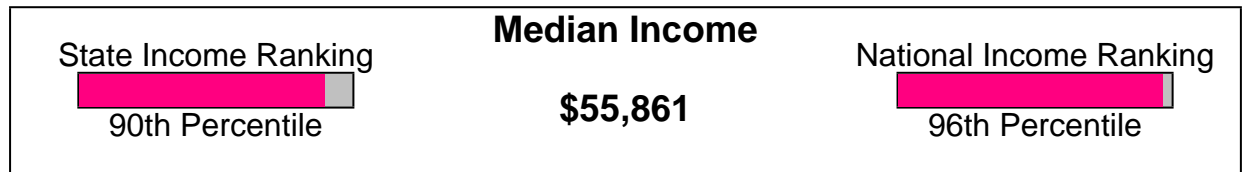

Income For Boulder County