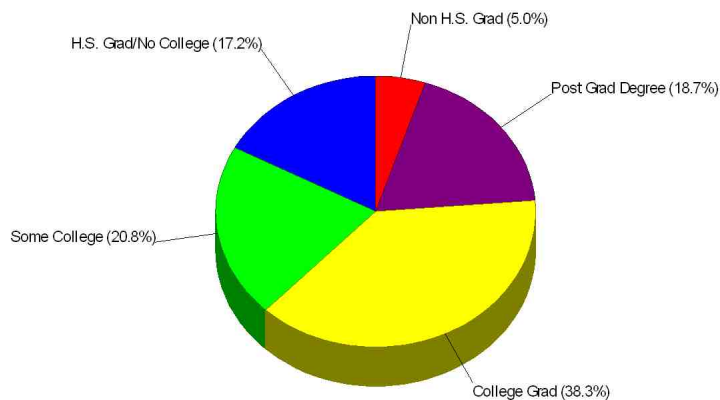

LAFAYETTE, CO

Income For Neighborhood Within City of Lafayette

Age Breakdown For Neighborhood Within City of Lafayette Average Age = 31.1 Years

Prepared by The Batson Team

Household Characteristics For Neighborhood Within City of Lafayette

44.2% Married
34.4% With Children

Adult Education Level For Neighborhood Within City of Lafayette

91.0% High School Graduates
36.6% College Graduates

Prepared by The Batson Team

Employment For Neighborhood Within City of Lafayette Average Travel Time To Work = 28.3 Minutes

Occupation

Income For City of Lafayette

Population For City of Lafayette

Population = 23,197
Land Area = 8.9 Square Miles

Age Breakdown For City of Lafayette

Average Age = 33.5 Years

Prepared by The Batson Team

Household Characteristics For City of Lafayette

54.2% Married
39.2% With Children

Adult Education Level For City of Lafayette

95.0% High School Graduates
57.0% College Graduates

Prepared by The Batson Team