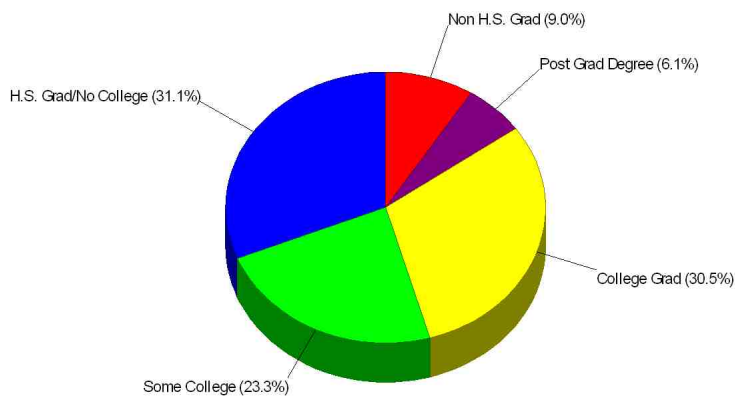

LAFAYETTE, CO

Income For Neighborhood Within City of Lafayette

Age Breakdown For Neighborhood Within City of Lafayette Average Age = 31.1 Years

Prepared by The Batson Team

Household Characteristics For Neighborhood Within City of Lafayette

44.2% Married
34.4% With Children

Adult Education Level For Neighborhood Within City of Lafayette

91.0% High School Graduates
36.6% College Graduates

Prepared by The Batson Team

Employment For Neighborhood Within City of Lafayette Average Travel Time To Work = 28.3 Minutes

Occupation

Income For City of Lafayette

Population For City of Lafayette

Population = 23,197
Land Area = 8.9 Square Miles

Age Breakdown For City of Lafayette

Average Age = 33.5 Years

Prepared by The Batson Team