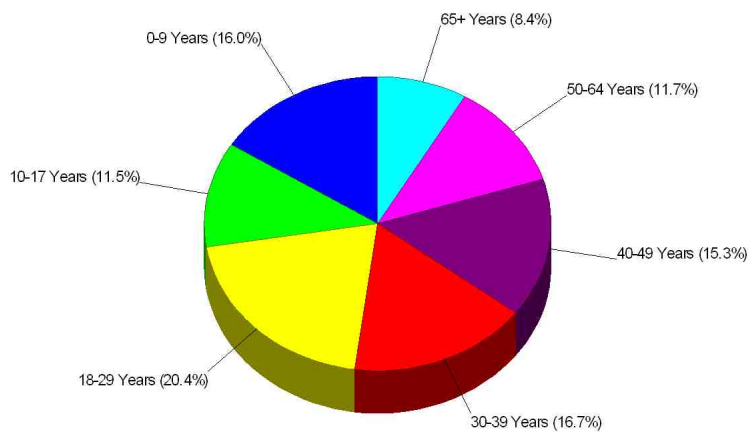

LAFAYETTE, CO

Income For Neighborhood Within City of Lafayette

Age Breakdown For Neighborhood Within City of Lafayette Average Age = 31.1 Years

Prepared by The Batson Team

Household Characteristics For Neighborhood Within City of Lafayette

Occupation

Income For City of Lafayette

Population For City of Lafayette

Population = 23,197
Land Area = 8.9 Square Miles

Age Breakdown For City of Lafayette

Average Age = 33.5 Years

Prepared by The Batson Team