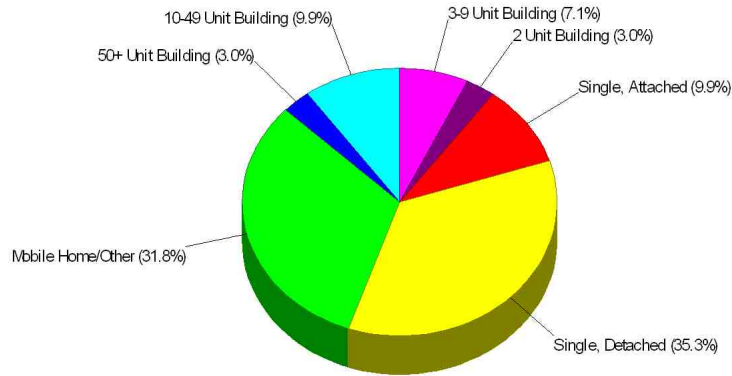

Income FOR BOULDER VALLEY RE 2

Parent Education Level FOR BOULDER VALLEY RE 2

Prepared by The Batson Team

Housing Characteristics For Neighborhood Within City of Lafayette

Average Age of Housing 23 years

Type of Dwelling

Home Ownership For Neighborhood Within City of Lafayette

Owner Occupied Households = 65.7%
Median Housing Value = \$106,200
Median Number of Bedrooms = 3

Home Size Breakdown

Prepared by The Batson Team

Rental For Neighborhood Within City of Lafayette