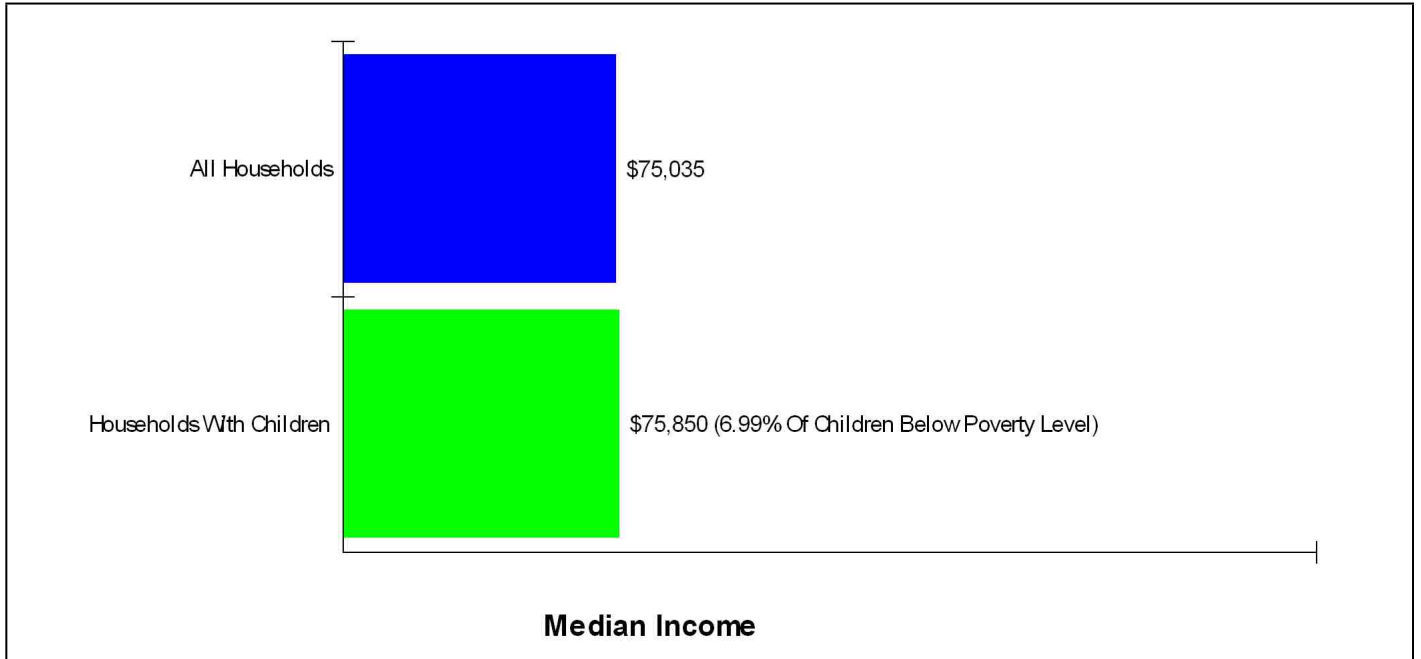

Income FOR BOULDER VALLEY RE 2