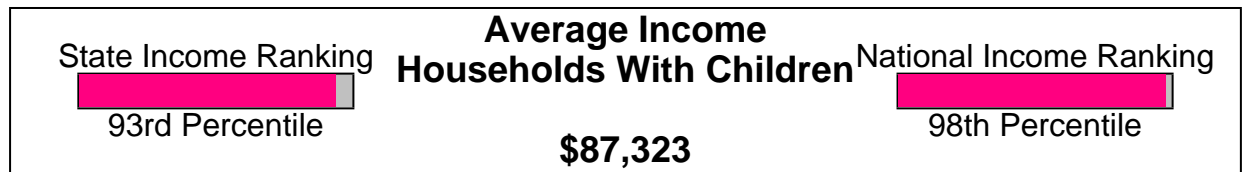

Income For Boulder County