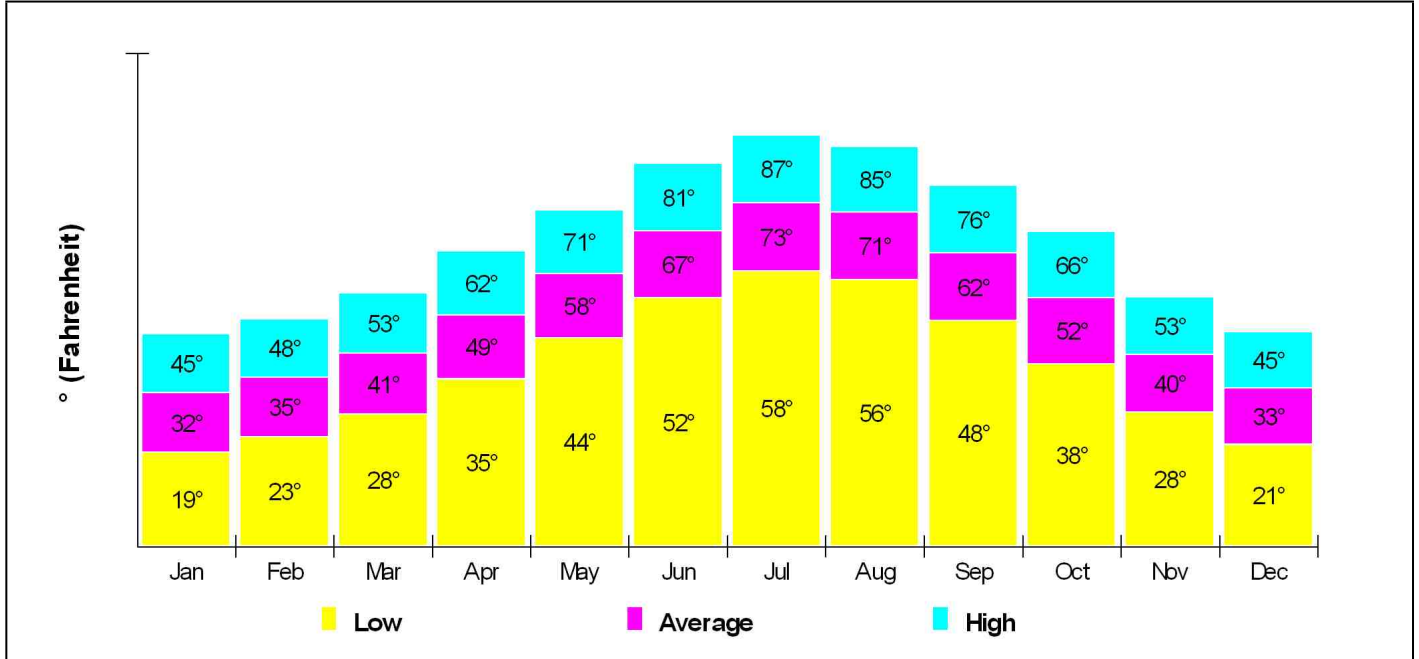

Renter Occupied Households = 34.3%
Median Monthly Rent = \$791
Median Number of Bedrooms = 2

Home Size Breakdown

Home Sales Pricing Pattern (Closest 20)

Median Price = \$189,000
Average Price = \$207,000

Dollars In Thousands
Homes Sold In Past Year

Prepared by The Batson Team

Crime Incidents For City of Lafayette

Crime Index For City of Lafayette

Temperature Measured at BOULDER, CO (elevation = 5,420ft.)

Average Precipitation Measured at BOULDER, CO (elevation = 5,420ft.)