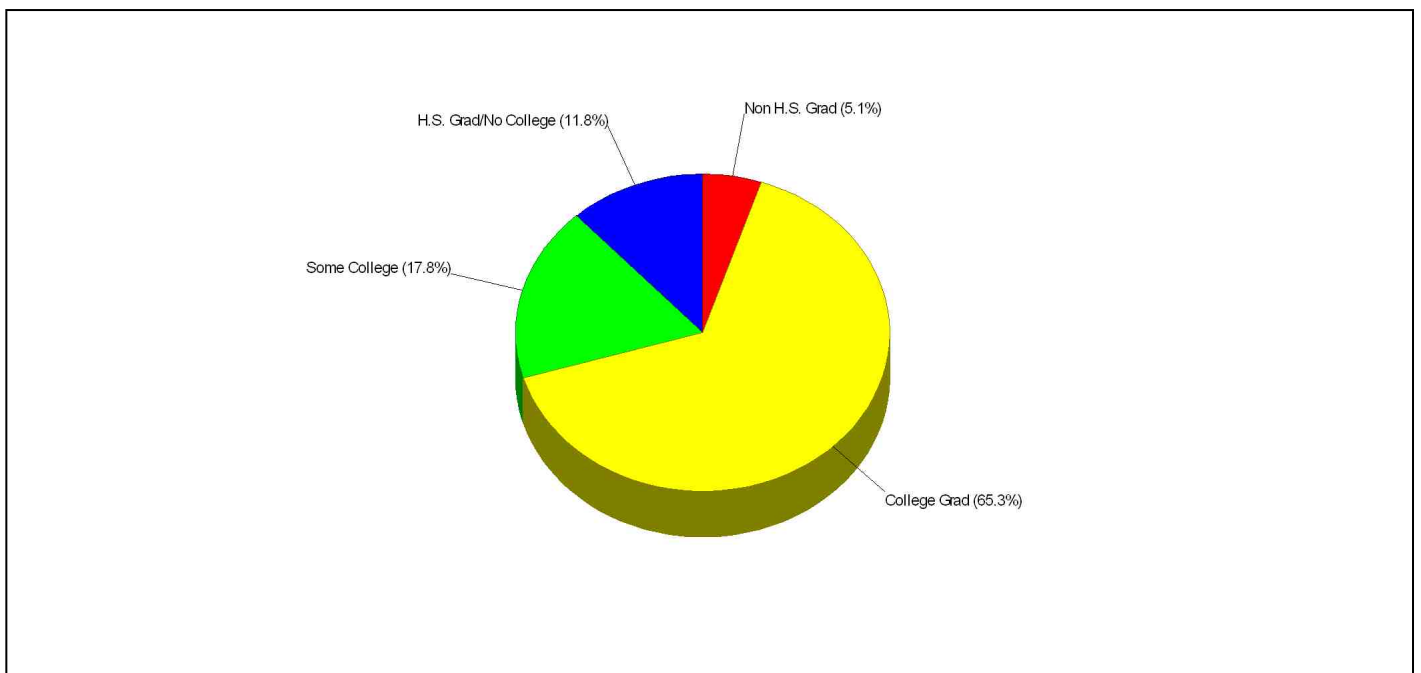

Parent Education Level FOR BOULDER VALLEY RE 2

Prepared by The Batson Team

Housing Characteristics For Neighborhood Within City of Boulder Average Age of Housing 25 years

Type of Dwelling

Home Ownership For Neighborhood Within City of Boulder