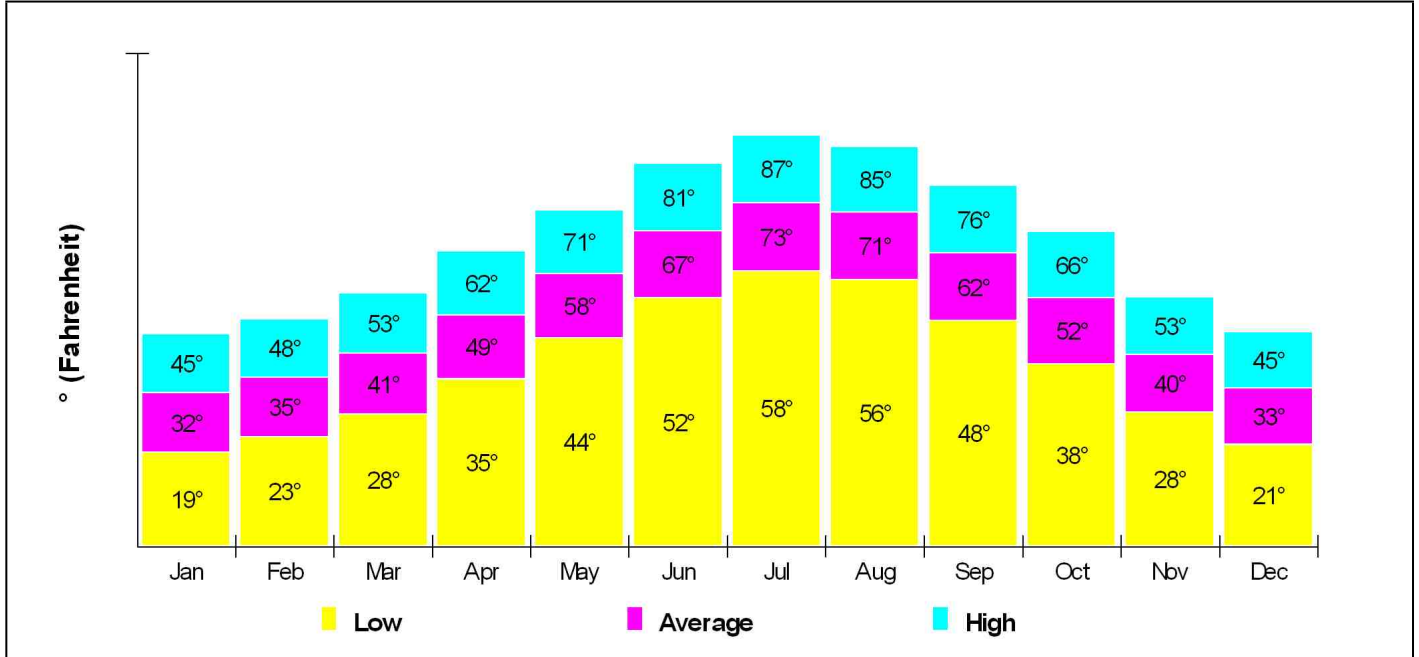

Temperature Measured at BOULDER, CO (elevation = 5,420ft.)