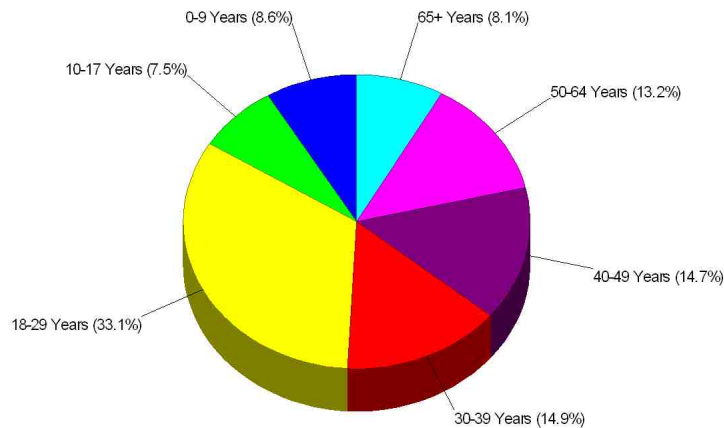

Occupation

Income For City of Boulder

Population For City of Boulder

Population = 94,673
Land Area = 24.4 Square Miles

Age Breakdown For City of Boulder

Average Age = 29.1 Years

Prepared by The Batson Team

Household Characteristics For City of Boulder

33.7% Married
20.7% With Children

Adult Education Level For City of Boulder

97.7% High School Graduates
73.3% College Graduates

Prepared by The Batson Team

Employment For City of Boulder

Average Travel Time To Work = 20.8 Minutes

Occupation

Income For Area of Boulder

Population For Area of Boulder

Population = 114,021
Land Area = 103.2 Square Miles

Age Breakdown For Area of Boulder

Average Age = 30.6 Years

Prepared by The Batson Team

Adult Education Level For Area of Boulder

97.7% High School Graduates
72.4% College Graduates

Employment For Area of Boulder

Average Travel Time To Work = 21.2 Minutes

Occupation

General Facts FOR BOULDER VALLEY RE 2