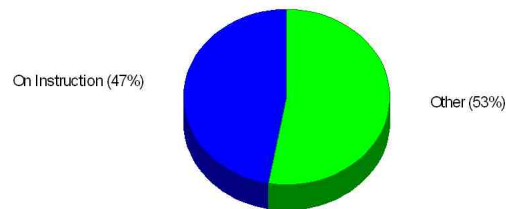

School Expenditures FOR BOULDER VALLEY RE 2

Expenditures Per Student
$8,534