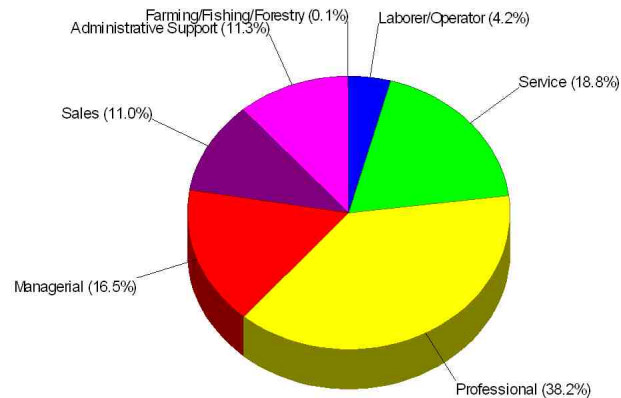

Employment For Area of Boulder

Average Travel Time To Work = 21.2 Minutes