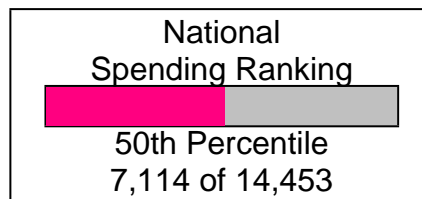

Student Enrollment By Grade FOR BOULDER VALLEY RE 2

Total Enrollment = 27,963

National Enrollment Ranking: 218 of 15,679 (98th Percentile)
State Enrollment Ranking: 8 of 162 (95th Percentile)

High School Statistics FOR BOULDER VALLEY RE 2

Average SAT Scores: 1117 (Math 564 Verbal 553)
Average ACT Scores: 22.6
National Merit Finalists: 22

School Expenditures FOR BOULDER VALLEY RE 2

Expenditures Per Student
\$8,534

School Funding FOR BOULDER VALLEY RE 2