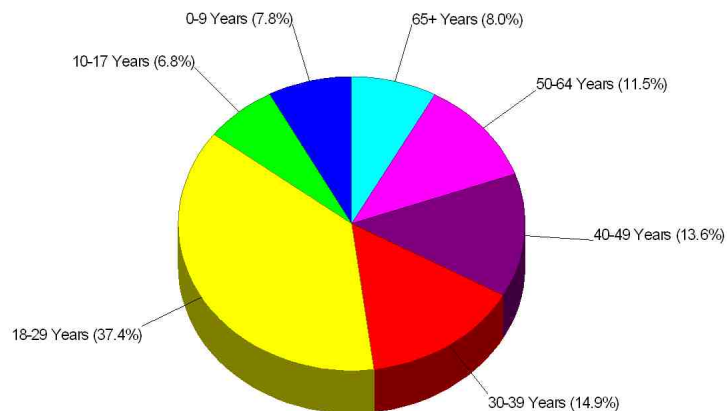

BOULDER, CO

Income For Neighborhood Within City of Boulder

Age Breakdown For Neighborhood Within City of Boulder Average Age = 26.4 Years

Prepared by The Batson Team

Household Characteristics For Neighborhood Within City of Boulder

Occupation

Income For City of Boulder

Population For City of Boulder

Population = 94,673
Land Area = 24.4 Square Miles

Age Breakdown For City of Boulder

Average Age = 29.1 Years

Prepared by The Batson Team

Household Characteristics For City of Boulder

33.7% Married
20.7% With Children

Adult Education Level For City of Boulder

97.7% High School Graduates
73.3% College Graduates

Prepared by The Batson Team

Employment For City of Boulder

Average Travel Time To Work = 20.8 Minutes

Occupation

Income For Area of Boulder

Population For Area of Boulder

Population = 114,021
Land Area = 103.2 Square Miles

Age Breakdown For Area of Boulder

Average Age = 30.6 Years

Prepared by The Batson Team