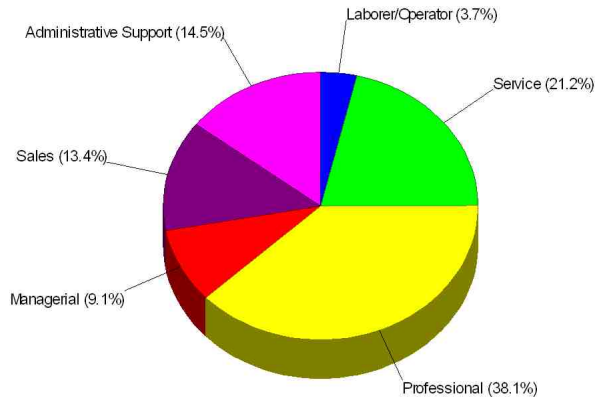

BOULDER, CO

Income For Neighborhood Within City of Boulder

Age Breakdown For Neighborhood Within City of Boulder Average Age = 26.4 Years

Prepared by The Batson Team

Household Characteristics For Neighborhood Within City of Boulder

**9.9% Married
5.5% With Children**

Adult Education Level For Neighborhood Within City of Boulder

**97.8% High School Graduates
67.4% College Graduates**

Prepared by The Batson Team

Employment For Neighborhood Within City of Boulder Average Travel Time To Work = 17.5 Minutes

Occupation

Income For City of Boulder

Population For City of Boulder

Population = 94,673
Land Area = 24.4 Square Miles

Age Breakdown For City of Boulder

Average Age = 29.1 Years

Prepared by The Batson Team

Household Characteristics For City of Boulder