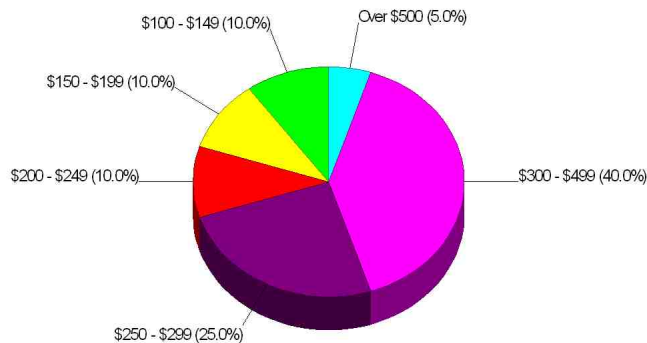

Home Sales Pricing Pattern (Closest 20)

Median Price = $295,000
Average Price = $308,750

Dollars In Thousands
Homes Sold In Past Year