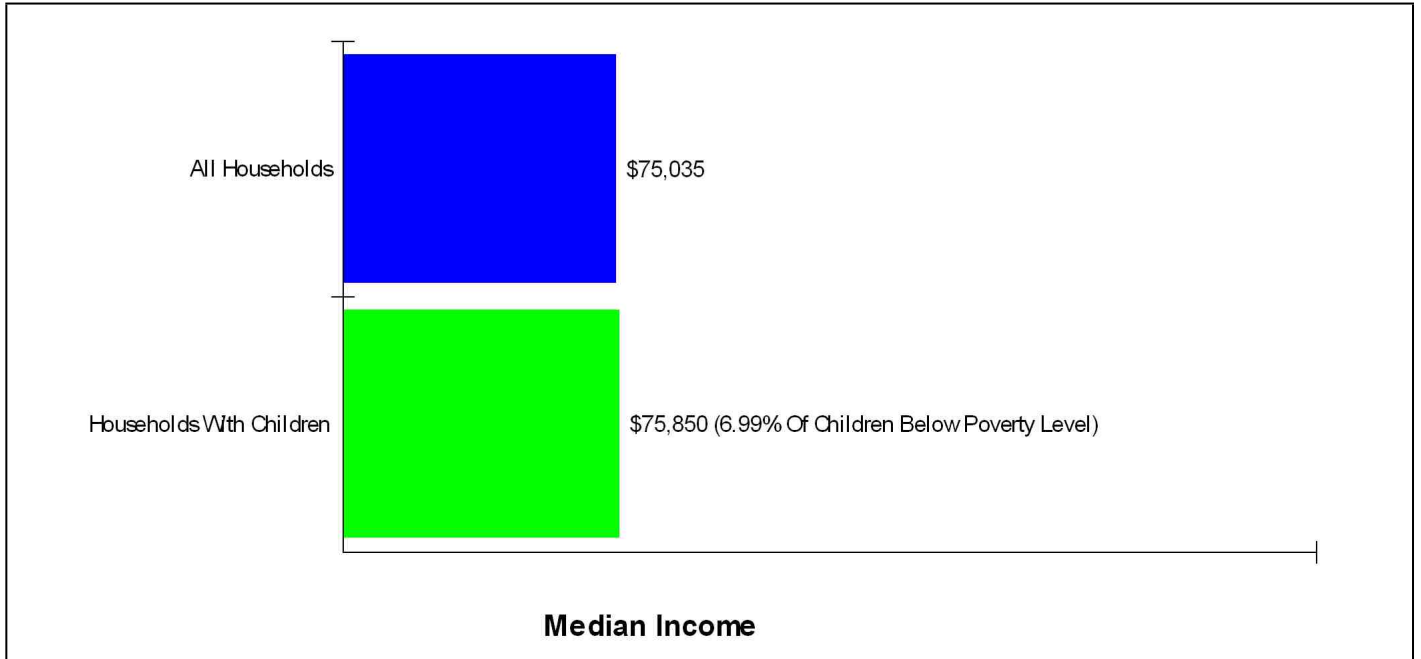

Parent Education Level FOR BOULDER VALLEY RE 2

Prepared by The Batson Team

Housing Characteristics For Neighborhood Within City of Boulder Average Age of Housing 25 years

Type of Dwelling

Home Ownership For Neighborhood Within City of Boulder