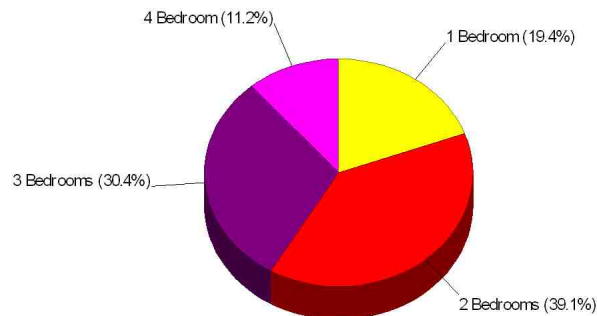

Parent Education Level FOR BOULDER VALLEY RE 2

Prepared by The Batson Team

Housing Characteristics For Neighborhood Within City of Boulder Average Age of Housing 25 years

Type of Dwelling

Home Ownership For Neighborhood Within City of Boulder

Owner Occupied Households = 19.4%
Median Housing Value = \$235,600
Median Number of Bedrooms = 2

Home Size Breakdown

Prepared by The Batson Team

Rental For Neighborhood Within City of Boulder

Renter Occupied Households = 80.6%
Median Monthly Rent = \$774
Median Number of Bedrooms = 1