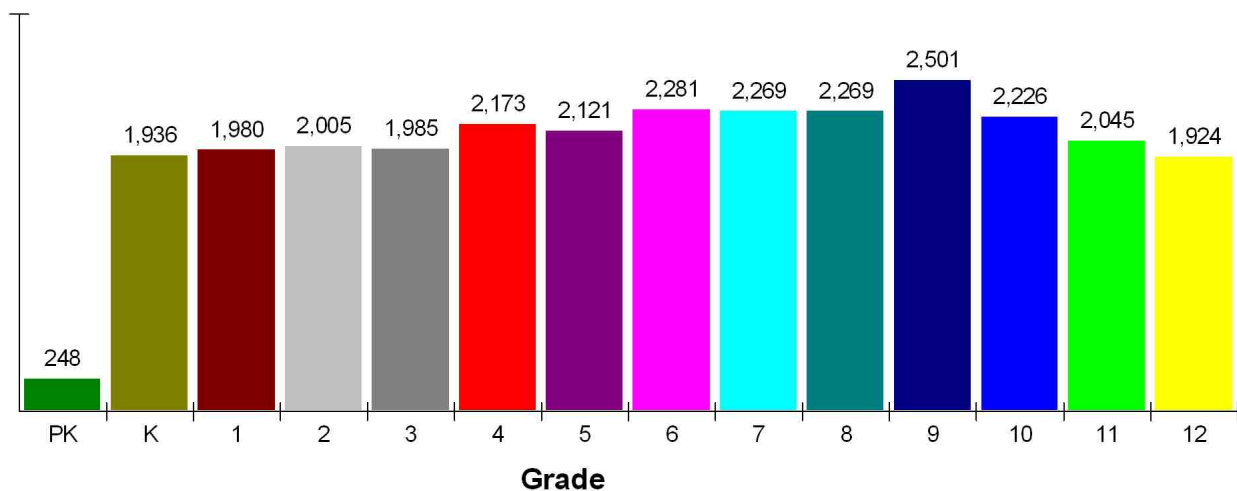

General Facts FOR BOULDER VALLEY RE 2

BOULDER VALLEY RE 2
P O BOX 9011, 6500 ARAPAHOE AV
BOULDER, CO 80301

Type:	(303)447-1010	Independent Local District
Grade Range:		PK - 12
Schools:		60
Teacher:		1,702
Students:		27,963
Student/Teacher Ratio:		16.4 To 1
Student/Librarian Ratio:		724.4 To 1
Secondary Student/Guidance Ratio:		193.7 To 1

Student Enrollment By Grade FOR BOULDER VALLEY RE 2

Total Enrollment = 27,963

National Enrollment Ranking: 218 of 15,679 (98th Percentile)
State Enrollment Ranking: 8 of 162 (95th Percentile)