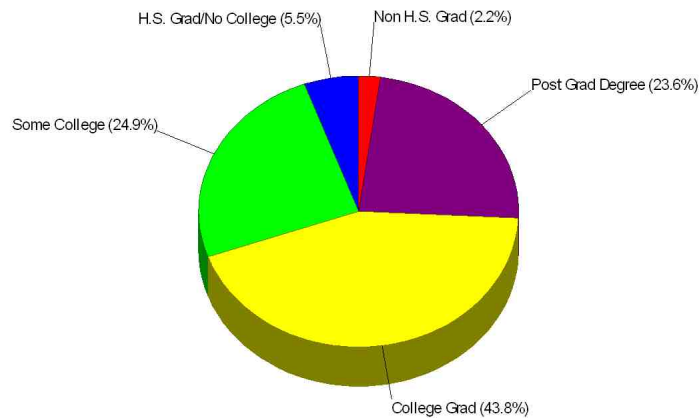

BOULDER, CO

Income For Neighborhood Within City of Boulder

Age Breakdown For Neighborhood Within City of Boulder Average Age = 26.4 Years

Prepared by The Batson Team

Household Characteristics For Neighborhood Within City of Boulder

**9.9% Married
5.5% With Children**

Adult Education Level For Neighborhood Within City of Boulder

**97.8% High School Graduates
67.4% College Graduates**

Prepared by The Batson Team

Employment For Neighborhood Within City of Boulder Average Travel Time To Work = 17.5 Minutes

Occupation

Income For City of Boulder

Population For City of Boulder

Population = 94,673
Land Area = 24.4 Square Miles

Age Breakdown For City of Boulder

Average Age = 29.1 Years

Prepared by The Batson Team

Household Characteristics For City of Boulder