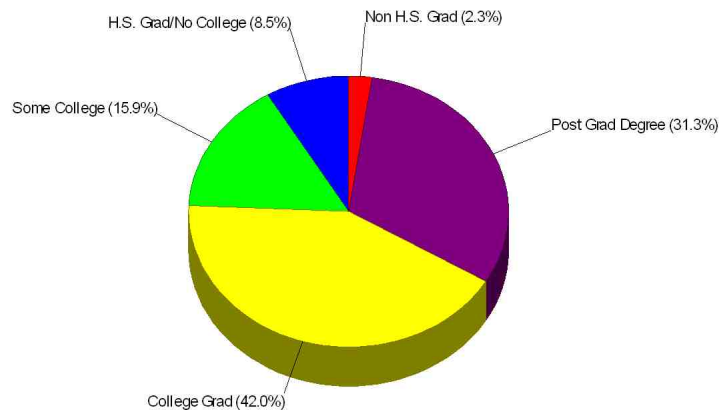

BOULDER, CO

Income For Neighborhood Within City of Boulder

Age Breakdown For Neighborhood Within City of Boulder Average Age = 26.4 Years

Prepared by The Batson Team

Household Characteristics For Neighborhood Within City of Boulder

**9.9% Married
5.5% With Children**

Adult Education Level For Neighborhood Within City of Boulder

**97.8% High School Graduates
67.4% College Graduates**

Prepared by The Batson Team

Employment For Neighborhood Within City of Boulder Average Travel Time To Work = 17.5 Minutes

Occupation

Income For City of Boulder

Population For City of Boulder

Population = 94,673
Land Area = 24.4 Square Miles

Age Breakdown For City of Boulder

Average Age = 29.1 Years

Prepared by The Batson Team

Household Characteristics For City of Boulder

33.7% Married
20.7% With Children

Adult Education Level For City of Boulder

97.7% High School Graduates
73.3% College Graduates

Prepared by The Batson Team

Employment For City of Boulder

Average Travel Time To Work = 20.8 Minutes