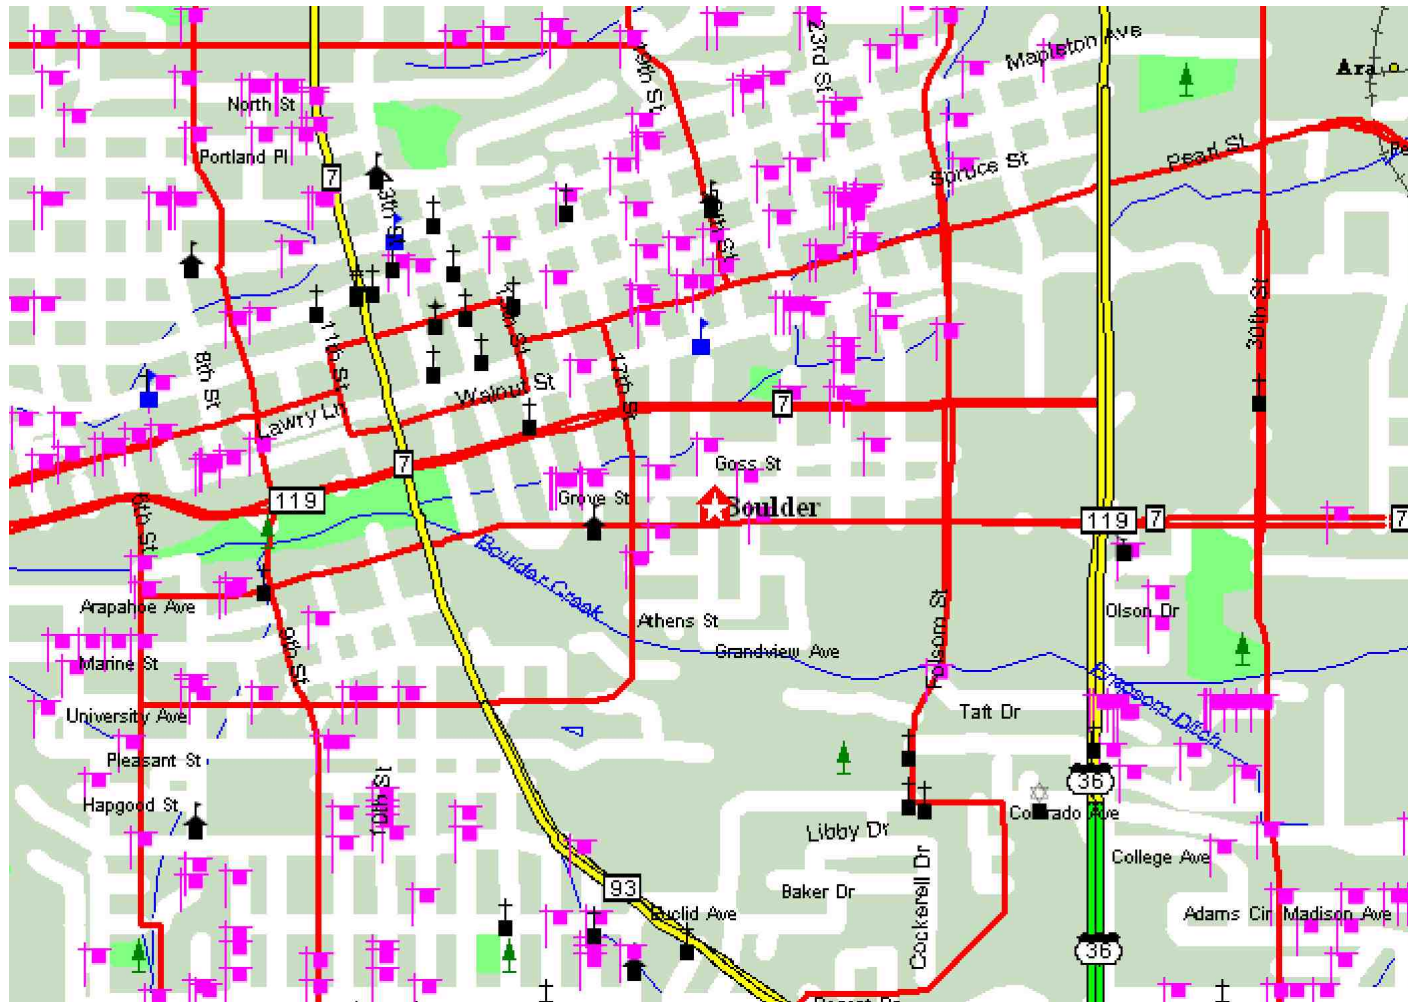

BOULDER, CO

Income For Neighborhood Within City of Boulder

Age Breakdown For Neighborhood Within City of Boulder Average Age = 26.4 Years

Prepared by The Batson Team

Household Characteristics For Neighborhood Within City of Boulder