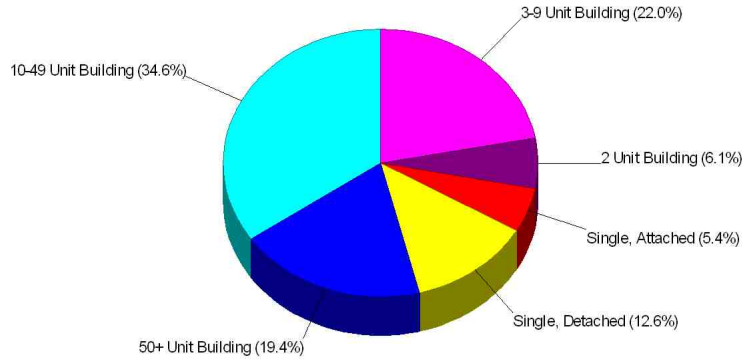

Parent Education Level FOR BOULDER VALLEY RE 2

Prepared by The Batson Team

Housing Characteristics For Neighborhood Within City of Boulder Average Age of Housing 25 years

Type of Dwelling

Home Ownership For Neighborhood Within City of Boulder