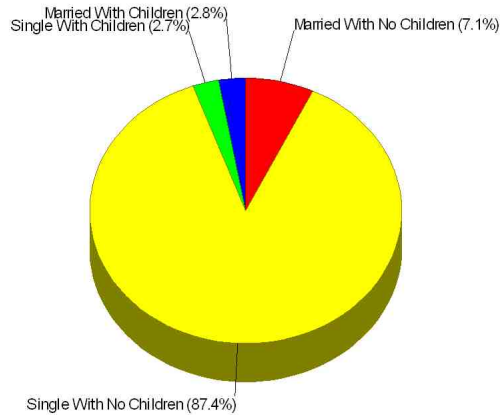

BOULDER, CO

Income For Neighborhood Within City of Boulder

Age Breakdown For Neighborhood Within City of Boulder Average Age = 26.4 Years

Prepared by The Batson Team

Household Characteristics For Neighborhood Within City of Boulder

**9.9% Married
5.5% With Children**

Adult Education Level For Neighborhood Within City of Boulder

**97.8% High School Graduates
67.4% College Graduates**

Prepared by The Batson Team

Employment For Neighborhood Within City of Boulder Average Travel Time To Work = 17.5 Minutes

Occupation

Income For City of Boulder

Population For City of Boulder

Population = 94,673
Land Area = 24.4 Square Miles

Age Breakdown For City of Boulder

Average Age = 29.1 Years

Prepared by The Batson Team

Household Characteristics For City of Boulder