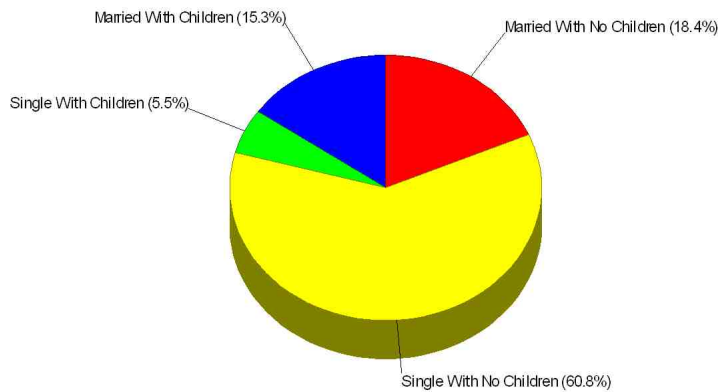

BOULDER, CO

Income For Neighborhood Within City of Boulder

Age Breakdown For Neighborhood Within City of Boulder Average Age = 26.4 Years

Prepared by The Batson Team

Household Characteristics For Neighborhood Within City of Boulder

Occupation

Income For City of Boulder

Population For City of Boulder

Population = 94,673
Land Area = 24.4 Square Miles

Age Breakdown For City of Boulder

Average Age = 29.1 Years

Prepared by The Batson Team

Household Characteristics For City of Boulder

33.7% Married
20.7% With Children

Adult Education Level For City of Boulder

97.7% High School Graduates
73.3% College Graduates

Prepared by The Batson Team

Employment For City of Boulder

Average Travel Time To Work = 20.8 Minutes

Occupation

Income For Area of Boulder

Population For Area of Boulder

Population = 114,021
Land Area = 103.2 Square Miles

Age Breakdown For Area of Boulder

Average Age = 30.6 Years

Prepared by The Batson Team