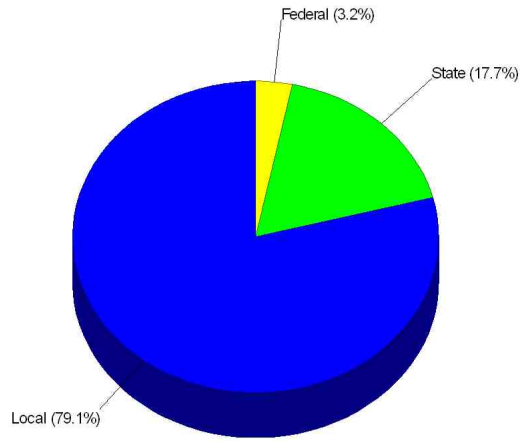

Student Enrollment By Grade FOR BOULDER VALLEY RE 2

Total Enrollment = 27,963

National Enrollment Ranking: 218 of 15,679 (98th Percentile)
State Enrollment Ranking: 8 of 162 (95th Percentile)

High School Statistics FOR BOULDER VALLEY RE 2

Average SAT Scores: 1117 (Math 564 Verbal 553)
Average ACT Scores: 22.6
National Merit Finalists: 22

School Expenditures FOR BOULDER VALLEY RE 2

Expenditures Per Student
\$8,534

School Funding FOR BOULDER VALLEY RE 2