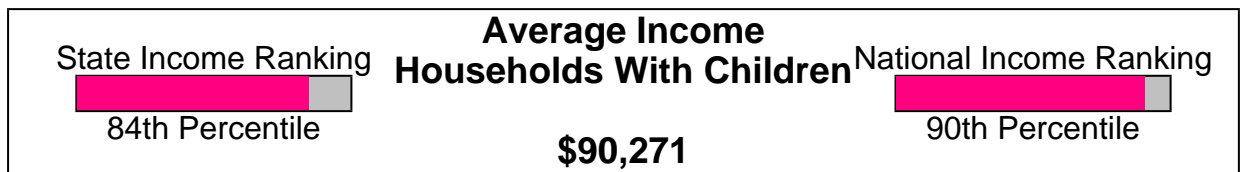

BOULDER, CO

Income For Neighborhood Within City of Boulder

Age Breakdown For Neighborhood Within City of Boulder Average Age = 26.4 Years

Prepared by The Batson Team

Household Characteristics For Neighborhood Within City of Boulder

**9.9% Married
5.5% With Children**

Adult Education Level For Neighborhood Within City of Boulder

**97.8% High School Graduates
67.4% College Graduates**

Prepared by The Batson Team

Employment For Neighborhood Within City of Boulder Average Travel Time To Work = 17.5 Minutes

Occupation

Income For City of Boulder

Population For City of Boulder

Population = 94,673
Land Area = 24.4 Square Miles

Age Breakdown For City of Boulder

Average Age = 29.1 Years

Prepared by The Batson Team

Household Characteristics For City of Boulder