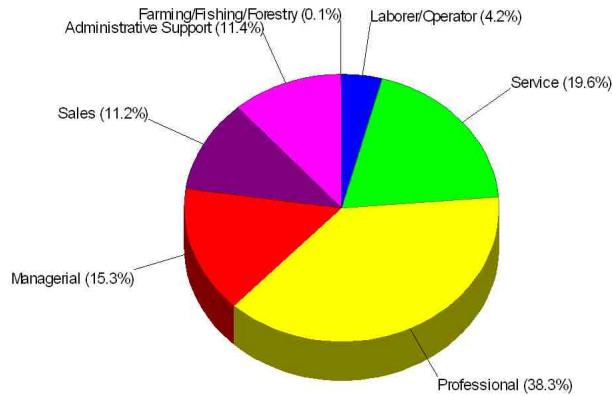

Occupation

Income For City of Boulder

Population For City of Boulder

Population = 94,673
Land Area = 24.4 Square Miles

Age Breakdown For City of Boulder

Average Age = 29.1 Years

Prepared by The Batson Team

Household Characteristics For City of Boulder

33.7% Married
20.7% With Children

Adult Education Level For City of Boulder

97.7% High School Graduates
73.3% College Graduates

Prepared by The Batson Team

Employment For City of Boulder

Average Travel Time To Work = 20.8 Minutes

Occupation

Income For Area of Boulder

Population For Area of Boulder

Population = 114,021
Land Area = 103.2 Square Miles

Age Breakdown For Area of Boulder

Average Age = 30.6 Years

Prepared by The Batson Team