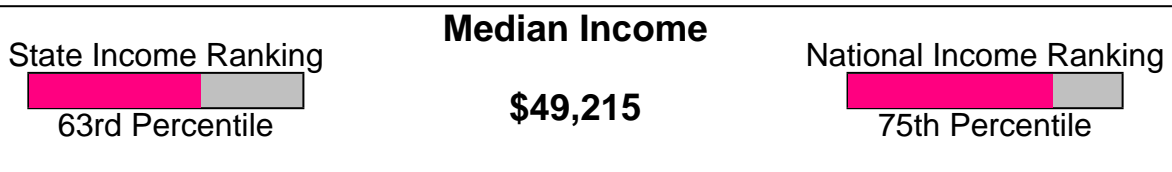

Occupation

Income For City of Boulder

Population For City of Boulder

Population = 94,673
Land Area = 24.4 Square Miles

Age Breakdown For City of Boulder

Average Age = 29.1 Years

Prepared by The Batson Team

Household Characteristics For City of Boulder

33.7% Married
20.7% With Children

Adult Education Level For City of Boulder

97.7% High School Graduates
73.3% College Graduates

Prepared by The Batson Team

Employment For City of Boulder

Average Travel Time To Work = 20.8 Minutes

Occupation

Income For Area of Boulder

Population For Area of Boulder

Population = 114,021
Land Area = 103.2 Square Miles

Age Breakdown For Area of Boulder

Average Age = 30.6 Years

Prepared by The Batson Team