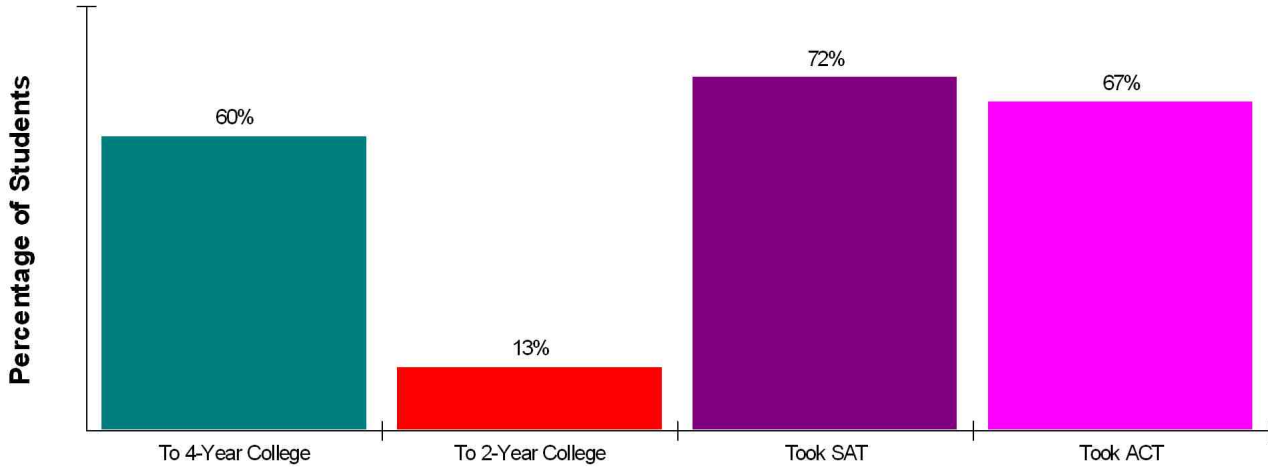

High School Statistics FOR BOULDER VALLEY RE 2

Average SAT Scores: 1117 (Math 564 Verbal 553)
Average ACT Scores: 22.6
National Merit Finalists: 22