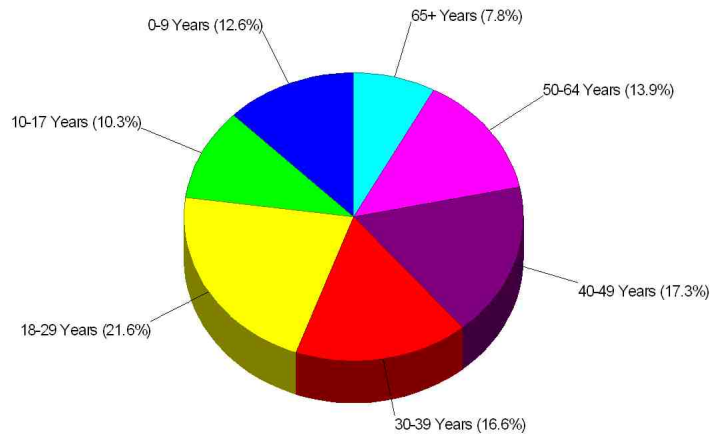

Age Breakdown For Boulder County Average Age = 33.5 Years

Household Characteristics For Boulder County

49.8% Married
31.7% With Children