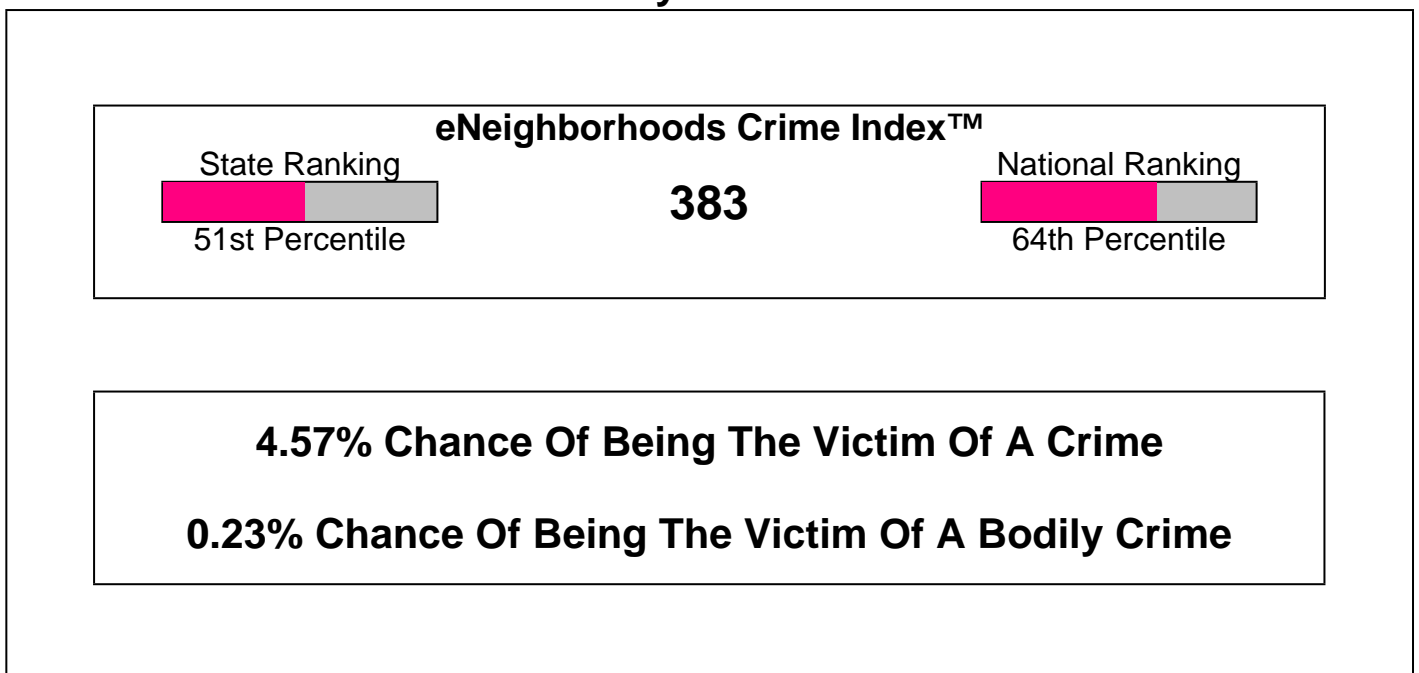

Home Size Breakdown

Home Sales Pricing Pattern (Closest 20)

Median Price = \$295,000
Average Price = \$308,750

Dollars In Thousands
Homes Sold In Past Year

Crime Incidents For City of Boulder

Crime Index For City of Boulder