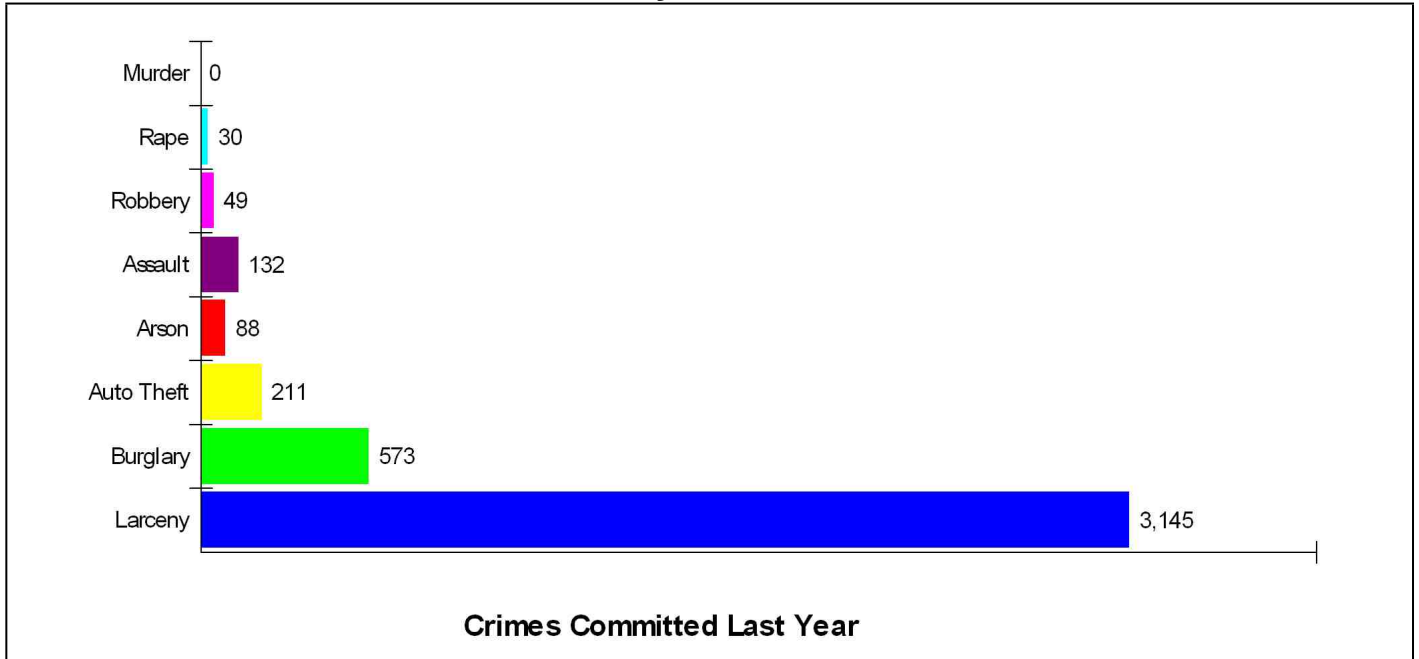

Home Size Breakdown

Home Sales Pricing Pattern (Closest 20)

Median Price = \$295,000
Average Price = \$308,750

Dollars In Thousands
Homes Sold In Past Year

Crime Incidents For City of Boulder

Crime Index For City of Boulder