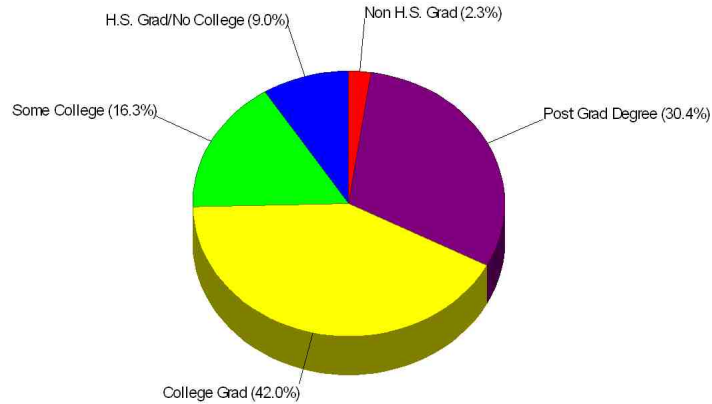

Occupation

Income For City of Boulder

Population For City of Boulder

Population = 94,673
Land Area = 24.4 Square Miles

Age Breakdown For City of Boulder

Average Age = 29.1 Years

Prepared by The Batson Team

Household Characteristics For City of Boulder

33.7% Married
20.7% With Children

Adult Education Level For City of Boulder

97.7% High School Graduates
73.3% College Graduates

Prepared by The Batson Team

Employment For City of Boulder

Average Travel Time To Work = 20.8 Minutes

Occupation

Income For Area of Boulder

Population For Area of Boulder

Population = 114,021
Land Area = 103.2 Square Miles

Age Breakdown For Area of Boulder

Average Age = 30.6 Years

Prepared by The Batson Team

Adult Education Level For Area of Boulder

97.7% High School Graduates
72.4% College Graduates

Employment For Area of Boulder

Average Travel Time To Work = 21.2 Minutes

Occupation

General Facts FOR BOULDER VALLEY RE 2