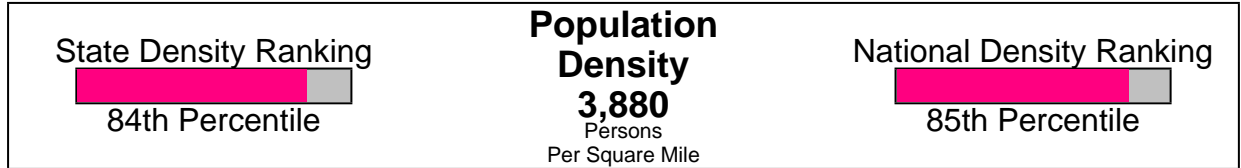

BOULDER, CO

Income For Neighborhood Within City of Boulder

Age Breakdown For Neighborhood Within City of Boulder Average Age = 26.4 Years

Prepared by The Batson Team

Household Characteristics For Neighborhood Within City of Boulder

**9.9% Married
5.5% With Children**

Adult Education Level For Neighborhood Within City of Boulder

**97.8% High School Graduates
67.4% College Graduates**

Prepared by The Batson Team

Employment For Neighborhood Within City of Boulder Average Travel Time To Work = 17.5 Minutes

Occupation

Income For City of Boulder

Population For City of Boulder

Population = 94,673
Land Area = 24.4 Square Miles

Age Breakdown For City of Boulder

Average Age = 29.1 Years

Prepared by The Batson Team

Household Characteristics For City of Boulder