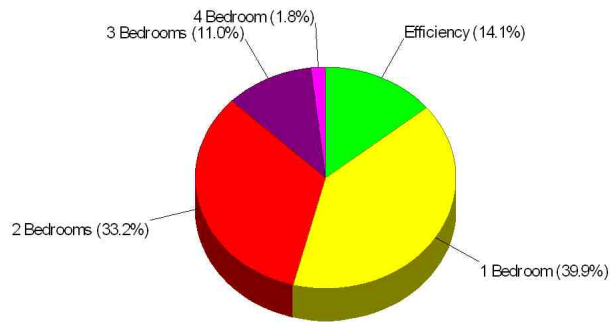

Owner Occupied Households = 19.4%
Median Housing Value = \$235,600
Median Number of Bedrooms = 2

Home Size Breakdown

Prepared by The Batson Team

Rental For Neighborhood Within City of Boulder

Renter Occupied Households = 80.6%
Median Monthly Rent = \$774
Median Number of Bedrooms = 1