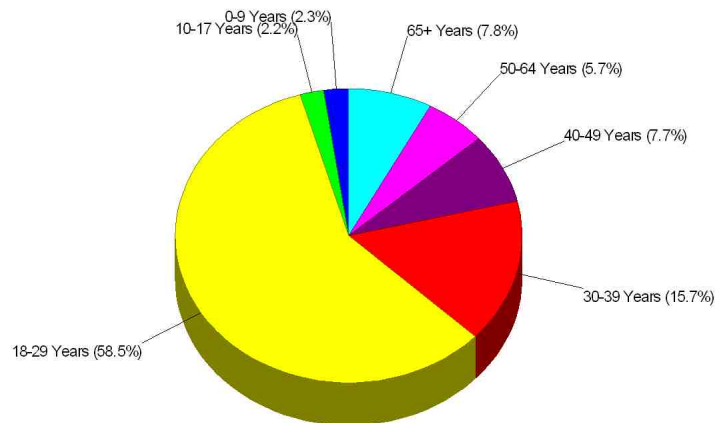

BOULDER, CO

Income For Neighborhood Within City of Boulder

Age Breakdown For Neighborhood Within City of Boulder Average Age = 26.4 Years

Prepared by The Batson Team

Household Characteristics For Neighborhood Within City of Boulder

Occupation

Income For City of Boulder

Population For City of Boulder

Population = 94,673
Land Area = 24.4 Square Miles

Age Breakdown For City of Boulder

Average Age = 29.1 Years

Prepared by The Batson Team

Household Characteristics For City of Boulder